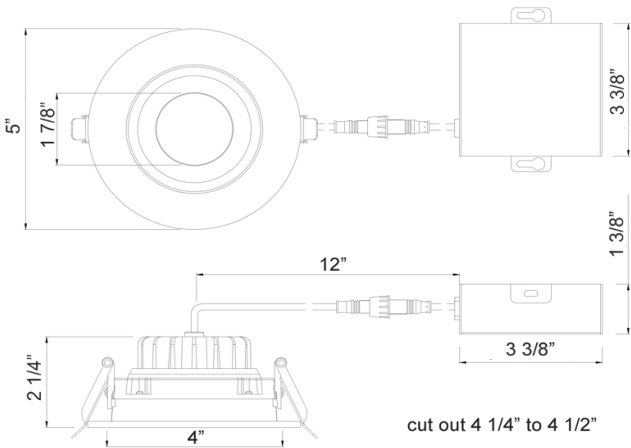

Type IC, Wet Location & Air-Tight

DESCRIPTION

4" Round Recessed Gimbal LED fixture
 Regressed optics with low glare
 Adjustable 20° each direction and with 360° rotation

FEATURES & BENEFITS

3 light options - 3000K, 5CCT selectable, Dim to Warm 3000K-1800K
CRI 90+ for true color rendering
2 1/2" Deep - fits in limited ceiling space
Type IC Rated - no housing required
Fast & Easy to install - save on labor
Driver Inside Connection Box - no junction box needed

DIMENSIONS

ID 4" OD 5" Cut Out 4 1/4" to 4 1/2"

ORDERING GUIDE

Stock Options

light color	trim color	model
3000K	White	AD-LED-4-S12W-3K-WH-LREY
5CCT selectable	White	AD-LED-4-S12W-5CCT-WH-LREY
5CCT selectable	Black	AD-LED-4-S12W-5CCT-BK-LREY
Dim to Warm	White	AD-LED-4-S12W-DTW-WH-LREY
Dim to Warm	Black	AD-LED-4-S12W-DTW-BK-LREY