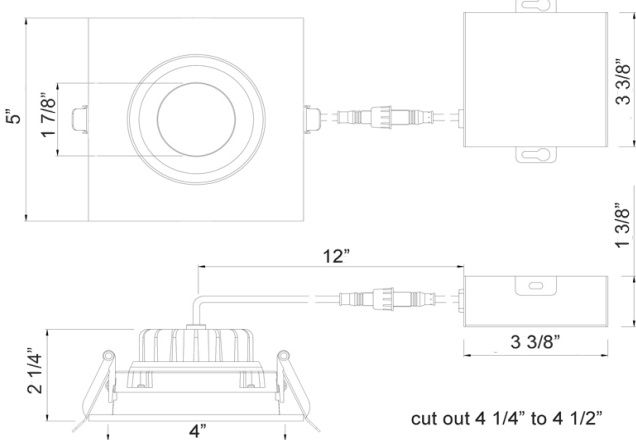

Type IC, Wet Location & Air-Tight

DESCRIPTION

4" Square Recessed Gimbal LED fixture
 Regressed optics with low glare
 Adjustable 20° each direction and with 360° rotation

FEATURES & BENEFITS

2 light options - 5CCT 27K-50K selectable, Dim to Warm 3000K-1800K
CRI 90+ for true color rendering
2 1/2" Deep - fits in limited ceiling space
Type IC Rated - no housing required
Fast & Easy to install - save on labor
Driver Inside Connection Box - no junction box needed

DIMENSIONS: ID 4" OD square 5" Cut Out Round 4 1/4" to 4 1/2"

ORDERING GUIDE

Stock Options

light color	trim color	model
5CCT selectable	White	AD-LED-4-S12W-5CCT-WH-LREY-SQ
5CCT selectable	Black	AD-LED-4-S12W-5CCT-BK-LREY-SQ
Dim to Warm	White	AD-LED-4-S12W-DTW-WH-LREY-SQ
Dim to Warm	Black	AD-LED-4-S12W-DTW-BK-LREY-SQ