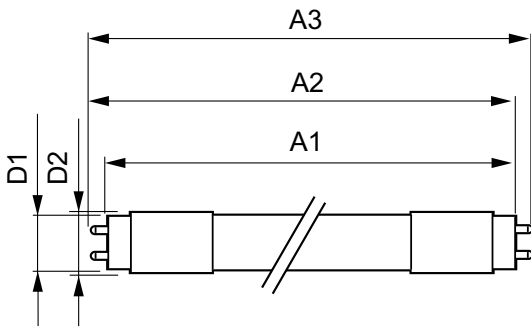

T8

Mechanical and Housing

Bulb Finish	Frosted
Bulb Material	Plastic
Product Length	1200 mm
Bulb Shape	Tube, double-ended

Approval and Application

Energy Saving Product	Yes
Approval Marks	RoHS compliance UL certificate DLC compliance
Energy Consumption kWh/1000 h	- kWh

Product Data

Order product name	8.9T8/MAS/48-830/IF15/P/DIM 10/1
EAN/UPC - Product	046677565589
Order code	565580
Numerator - Quantity Per Pack	1
Numerator - Packs per outer box	10
Material Nr. (12NC)	929003025304
Net Weight (Piece)	0.220 kg
Model Number	9290030253

Dimensional drawing

TLED T8 HFV 8.9-32W 1500lm 3000K G13

Product	D1	D2	A1	A2	A3
8.9T8/MAS/48-830/ IF15/P/DIM 10/1	25.7 mm	26.3 mm	1198.1 mm	1205.2 mm	1212.3 mm