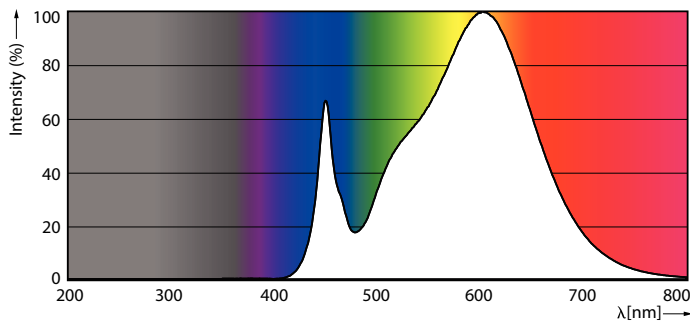

Photometric data

LEDtube MAS 8,9W G13 1500lm 830

LEDtube MAS 8,9W G13 1500lm 830