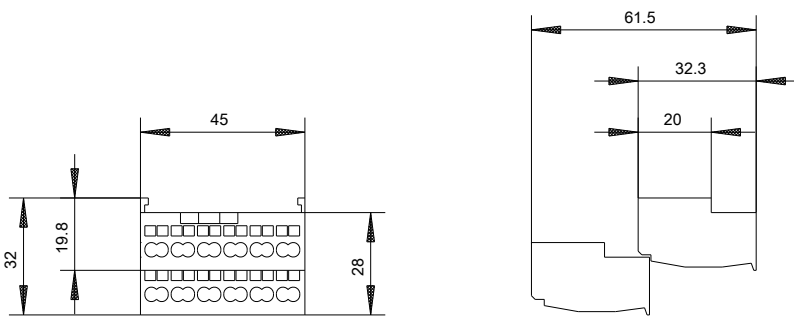

last modified:

27.04.2015