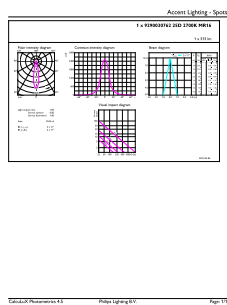

Product data

General Information		Wattage Equivalent	
Cap-Base	GU5.3 [GU5.3]	Wattage Equivalent	50 W
EU RoHS compliant	Yes	Starting Time (Nom)	0.5 s
Nominal Lifetime (Nom)	25000 h	Warm Up Time to 60% Light (Nom)	0.5 s
Switching Cycle	50000X	Power Factor (Nom)	0.7
Voltage (Nom)		ac electronic 12 V	
Light Technical		Temperature	
Color Code	827 [CCT of 2700K]	T-Case Maximum (Nom)	90 °C
Beam Angle (Nom)	25 °	Controls and Dimming	
Luminous Flux (Nom)	515 lm	Dimmable	Only with specific dimmers
Luminous Intensity (Nom)	2400 cd	Mechanical and Housing	
Color Designation	Warm White (WW)	Bulb Shape	MR16 [2inch/50mm]
Correlated Color Temperature (Nom)	2700 K	Approval and Application	
Luminous Efficacy (rated) (Nom)	73.00 lm/W	Suitable For Accent Lighting	Yes
Color Consistency	<4	Product Data	
Color Rendering Index (Nom)	80	Order product name	7MR16/LED/827/F25/DIM 12V 10/1FB
LLMF At End Of Nominal Lifetime (Nom)	70 %	EAN/UPC - Product	046677573867
Operating and Electrical		Order code	573865
Input Frequency	- Hz		
Power (Rated) (Nom)	7 W		
Lamp Current (Nom)	650 mA		

LED MR16

Numerator - Quantity Per Pack	1
Numerator - Packs per outer box	10
Material Nr. (12NC)	929003076204

Net Weight (Piece)	0.060 kg
--------------------	----------

Dimensional drawing

MR16 12V 7.3-50W 515lm 25D 2700K GU5.3 D

Product	D	C
7MR16/LED/827/F25/DIM 12V 10/1FB	50 mm	46.5 mm

Photometric data

LEDspots DIM IC 7W MR16 GU5,3 827 25D-ADL

LEDspots DIM IC 7W MR16 GU5,3 827 25D-POC

LEDspots DIM IC 7W MR16 GU5,3 827 25D-LDD

LED MR16