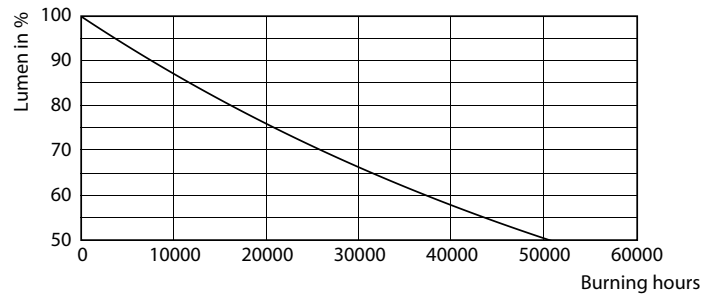

LED MR16

Lifetime

LEDspots LED 25K

LEDspots LMP 25K