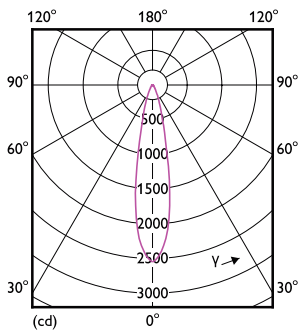

Product data

General Information		Wattage Equivalent	
Cap-Base	GU5.3 [GU5.3]	Wattage Equivalent	50 W
EU RoHS compliant	Yes	Starting Time (Nom)	0.5 s
Nominal Lifetime (Nom)	25000 h	Warm Up Time to 60% Light (Nom)	0.5 s
Switching Cycle	50000X	Power Factor (Nom)	0.7
Voltage (Nom)		ac electronic 12 V	
Light Technical		Temperature	
Color Code	827 [CCT of 2700K]	T-Case Maximum (Nom)	90 °C
Beam Angle (Nom)	25 °	Controls and Dimming	
Luminous Flux (Nom)	515 lm	Dimmable	Only with specific dimmers
Luminous Intensity (Nom)	2400 cd	Mechanical and Housing	
Color Designation	Warm White (WW)	Bulb Shape	MR16 [2inch/50mm]
Correlated Color Temperature (Nom)	2700 K	Approval and Application	
Luminous Efficacy (rated) (Nom)	73.00 lm/W	Suitable For Accent Lighting	Yes
Color Consistency	<4	Product Data	
Color Rendering Index (Nom)	80	Order product name	7MR16/LED/827/F25/DIM 12V 10/1FB
LLMF At End Of Nominal Lifetime (Nom)	70 %	EAN/UPC - Product	046677573867
Operating and Electrical		Order code	573865
Input Frequency	- Hz		
Power (Rated) (Nom)	7 W		
Lamp Current (Nom)	650 mA		

Product	D	C
7MR16/LED/827/F25/DIM 12V 10/1FB	50 mm	46.5 mm

Photometric data

LEDspots DIM IC 7W MR16 GU5,3 827 25D-ADL

LEDspots DIM IC 7W MR16 GU5,3 827 25D-POC

LEDspots DIM IC 7W MR16 GU5,3 827 25D-LDD

LED MR16