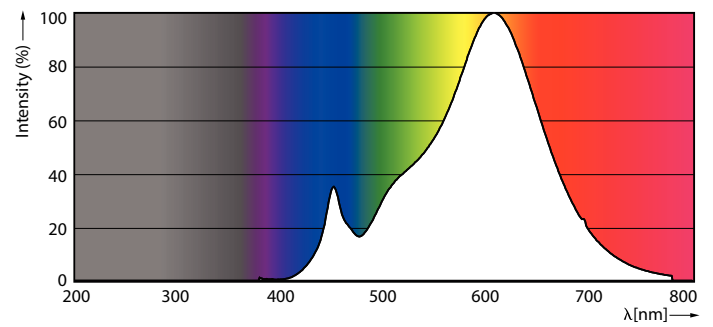

LEDspots DIM IC 7W MR16 GU5,3 827 25D-POC