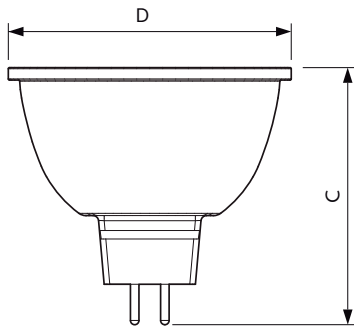

Product data

General Information		Wattage Equivalent	
Cap-Base	GU5.3 [GU5.3]	Wattage Equivalent	50 W
EU RoHS compliant	Yes	Starting Time (Nom)	0.5 s
Nominal Lifetime (Nom)	25000 h	Warm Up Time to 60% Light (Nom)	0.5 s
Switching Cycle	50000X	Power Factor (Nom)	0.7
Voltage (Nom)		ac electronic 12 V	
Light Technical		Temperature	
Color Code	827 [CCT of 2700K]	T-Case Maximum (Nom)	90 °C
Beam Angle (Nom)	25 °	Controls and Dimming	
Luminous Flux (Nom)	515 lm	Dimmable	Only with specific dimmers
Luminous Intensity (Nom)	2400 cd	Mechanical and Housing	
Color Designation	Warm White (WW)	Bulb Shape	MR16 [2inch/50mm]
Correlated Color Temperature (Nom)	2700 K	Approval and Application	
Luminous Efficacy (rated) (Nom)	73.00 lm/W	Suitable For Accent Lighting	Yes
Color Consistency	<4	Product Data	
Color Rendering Index (Nom)	80	Order product name	7MR16/LED/827/F25/DIM 12V 10/1FB
LLMF At End Of Nominal Lifetime (Nom)	70 %	EAN/UPC - Product	046677573867
Operating and Electrical		Order code	573865
Input Frequency	- Hz		
Power (Rated) (Nom)	7 W		
Lamp Current (Nom)	650 mA		

LED MR16

Numerator - Quantity Per Pack	1
Numerator - Packs per outer box	10
Material Nr. (12NC)	929003076204

Net Weight (Piece)	0.060 kg
--------------------	----------

Dimensional drawing

MR16 12V 7.3-50W 515lm 25D 2700K GU5.3 D