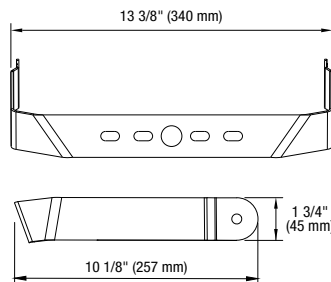

Project: _____ Type: _____

Drawn by: _____ Catalogue #: _____ Date: _____

Individual Spec Sheet

BRONZE YOKE FOR FLBS-FLBM HOUSING

ORDERING INFORMATION

Order code: 68569
Model number: BRONZE YOKE FOR FLBS-FLBM HOUSING
UPC: 069549017443
Case quantity: 1

PHYSICAL DATA

Type: Yoke
Material: Diecast aluminum
Length: 13.3/8" (340 mm)
Width: 10 1/8" (257 mm)
Height: 1 3/4" (45 mm)
Weight (lbs): 1.65

COMPATIBLE WITH

Order code	Model number
68547	FLBS-L1AM-W-4K-BR
68548	FLBS-L1AM-I-4K-BR
68549	FLBS-L2AM-W-4K-BR
68550	FLBS-L2AM-I-4K-BR
68551	FLBM-L3AM-W-4K-BR
68552	FLBM-L3AM-I-4K-BR
68553	FLBL-L4AM-W-4K-BR
68554	FLBL-L4AM-I-4K-BR
68555	FLBX-L5AM-W-4K-BR
68556	FLBX-L5AM-I-4K-BR
68557	FLBS-L1AM-W-5K-BR
68558	FLBS-L1AM-I-5K-BR
68559	FLBS-L2AM-W-5K-BR
68560	FLBS-L2AM-I-5K-BR
68561	FLBM-L3AM-W-5K-BR
68562	FLBM-L3AM-I-5K-BR
68563	FLBL-L4AM-W-5K-BR
68564	FLBL-L4AM-I-5K-BR
68565	FLBX-L5AM-W-5K-BR
68566	FLBX-L5AM-I-5K-BR
68567	FLBM-PS150M-W-3C-BR
68568	FLBX-PS300M-W-3C-BR

DIMENSIONS

Qty	Description	Price

I accept the specifications of the luminaire configuration mentioned above.

Name: _____
Company: _____
Signature: _____

Date: _____

Data is based upon tests performed in a controlled environment. Actual performance can vary depending on operating conditions.
All products are subject to change or may be discontinued any time without notice.