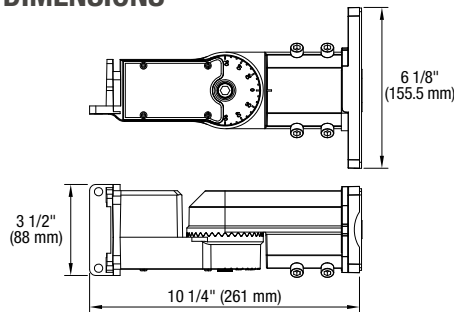

DIMENSIONS

Qty	Description	Price

I accept the specifications of the luminaire configuration mentioned above.

Name: _____
Company: _____
Signature: _____

Date: _____

Data is based upon tests performed in a controlled environment. Actual performance can vary depending on operating conditions.
All products are subject to change or may be discontinued any time without notice.