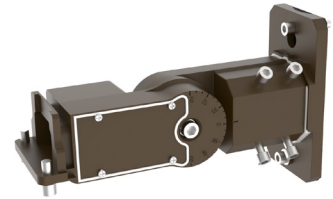

Project: _____ Type: _____

Drawn by: _____ Catalogue #: _____ Date: _____

Individual Spec Sheet

BRONZE SLIPFITTER AND WALL MOUNT ADAPTER

ORDERING INFORMATION

Order code: 685717
Model number: BRONZE SLIPFITTER AND WALL MOUNT ADAPTER
UPC: 069549018686
Case quantity: 1

PHYSICAL DATA

Type: Slipfitter and wall mount adapter
Material: Diecast aluminum
Length: 10 1/4" (261 mm)
Width: 3 1/2" (88 mm)
Height: 6 1/8" (155.5 mm)
Weight (lbs): 4.41

COMPATIBLE WITH

Order code	Model number
68547	FLBS-L1AM-W-4K-BR
68548	FLBS-L1AM-I-4K-BR
68549	FLBS-L2AM-W-4K-BR
68550	FLBS-L2AM-I-4K-BR
68551	FLBM-L3AM-W-4K-BR
68552	FLBM-L3AM-I-4K-BR
68553	FLBL-L4AM-W-4K-BR
68554	FLBL-L4AM-I-4K-BR
68555	FLBX-L5AM-W-4K-BR
68556	FLBX-L5AM-I-4K-BR
68557	FLBS-L1AM-W-5K-BR
68558	FLBS-L1AM-I-5K-BR
68559	FLBS-L2AM-W-5K-BR
68560	FLBS-L2AM-I-5K-BR
68561	FLBM-L3AM-W-5K-BR
68562	FLBM-L3AM-I-5K-BR
68563	FLBL-L4AM-W-5K-BR
68564	FLBL-L4AM-I-5K-BR
68565	FLBX-L5AM-W-5K-BR
68566	FLBX-L5AM-I-5K-BR
68567	FLBM-PS150M-W-3C-BR
68568	FLBX-PS300M-W-3C-BR