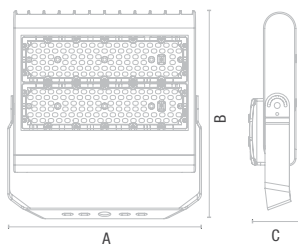

Flood and Area Lights

This modern design is a family of highly efficient and powerful LED flood lights and area lights available in five different lumen packages. Typical applications include general lighting of grounds, storage yards, car dealerships,

parking areas as well as flood lighting of signs and building fronts. This series is a great addition to any commercial or industrial lighting application.

YOKE Dimensions	100 - 150 W	230 W	300 W	400 W
A	13 7/16" (341 mm)	13 3/8" (340 mm)	13 9/16" (344 mm)	16 15/16" (430 mm)
B	14 3/16" (360 mm)	17 1/8" (435 mm)	23 9/16" (599 mm)	27 5/8" (702 mm)
C	3 7/16" (88 mm)	3 7/16" (88 mm)	2 3/4" (70 mm)	3 1/4" (82 mm)