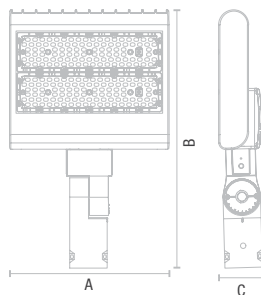

Dimensions	100 W 150 W	230 W 50/80/100/150 W	300 W	400 W 150/200/240/300 W
A	12 1/4" (312 mm)	14 3/4" (375 mm)	17 7/8" (454 mm)	22 3/8" (569 mm)
B	12 5/8" (320 mm)	12 5/8" (320 mm)	12 5/8" (320 mm)	12 5/8" (320 mm)
C	2 5/8" (65 mm)	2 5/8" (65 mm)	2 3/4" (70 mm)	2 3/4" (70 mm)

³ Wall mount adapter used conjunctively with Slipfitter.

⁴ Only some configurations of FLB Series.

Lumen values are derived from photometric testing.

For a complete list of DLC qualified products, please visit www.standardpro.com.

SLIPFITTER Dimensions	100 - 150 W	230 W	300 W	400 W
A	12 5/8" (320 mm)	12 5/8" (320 mm)	12 5/8" (320 mm)	16 15/16" (430 mm)
B	20 3/8" (518 mm)	23 9/16" (598 mm)	27 7/8" (708 mm)	31 7/16" (798 mm)
C	3 7/16" (87 mm)	3 7/16" (87 mm)	3 11/16" (93 mm)	3 1/4" (82 mm)