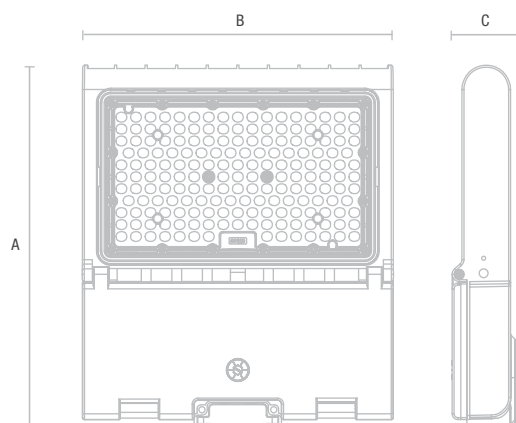

Dimensions	100 W 150 W	230 W 50/80/100/150 W	300 W	400 W 150/200/240/300 W
A	12 1/4" (312 mm)	14 3/4" (375 mm)	17 7/8" (454 mm)	22 3/8" (569 mm)
B	12 5/8" (320 mm)	12 5/8" (320 mm)	12 5/8" (320 mm)	12 5/8" (320 mm)
C	2 5/8" (65 mm)	2 5/8" (65 mm)	2 3/4" (70 mm)	2 3/4" (70 mm)

SLIPFITTER Dimensions	100 - 150 W	230 W	300 W	400 W
A	12 5/8" (320 mm)	12 5/8" (320 mm)	12 5/8" (320 mm)	16 15/16" (430 mm)
B	20 3/8" (518 mm)	23 9/16" (598 mm)	27 7/8" (708 mm)	31 7/16" (798 mm)
C	3 7/16" (87 mm)	3 7/16" (87 mm)	3 11/16" (93 mm)	3 1/4" (82 mm)