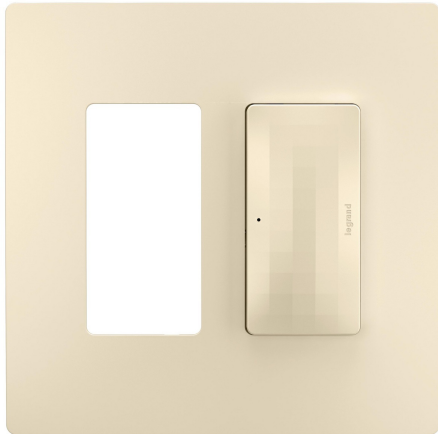

radiant Collection  
Smart Gateway Surface Mount with Netatmo, Light Almond  
Part No. WNRH2LA

The smartest way to take control of lights and power, optimized for larger homes.

Smart Lighting lets you set the exact lighting you need, from anywhere, adding safety and convenience to your home. And delivering it all with unprecedented range and reliability, radiant® with Netatmo leverages leading Netatmo technology to provide an ideal solution for larger homes with many smart products. Start with the Smart Gateway to establish a robust and dedicated mesh network, then add smart switches, dimmers and outlets to build a solution that perfectly fits a home's unique space and needs. Options include wireless smart switches and dimmers for easily adding 3-way control.

## Features & Benefits

The foundation of a radiant with Netatmo solution, the surface mount Gateway is cleverly designed to install easily beside an existing single-gang switch or outlet, no back box or network wiring required

Compatible with all radiant® with Netatmo and adorne® with Netatmo smart devices

Available color options include White, Light Almond and Nickel

Screwless Wall Plate included. Coordinate with other designer switches and outlets available from the radiant® Collection for a cohesive, sophisticated look