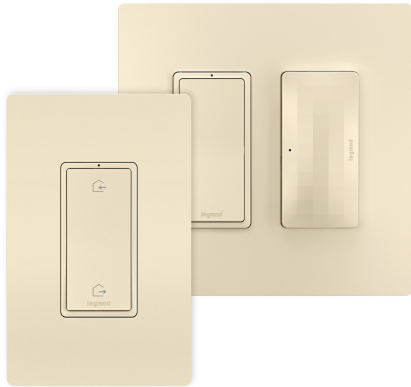

radiant Collection
Smart Switch With Netatmo Starter Kit, Light Almond
 Part No. WNRH10KITLA

The smartest way to take control of lights and power, optimized for larger homes.

Smart Lighting lets you set the exact lighting you need, from anywhere, adding safety and convenience to your home. And delivering it all with unprecedented range and reliability, radiant® with Netatmo leverages leading Netatmo technology to provide an ideal solution for larger homes with many smart products. Start with the Smart Gateway to establish a robust and dedicated mesh network, then add smart switches, dimmers and outlets to build a solution that perfectly fits a home's unique space and needs. Options include wireless smart switches and dimmers for easily adding 3-way control.

Features & Benefits

The foundation of a radiant with Netatmo solution, the in-wall Gateway easily replaces an existing switch or outlet to provide a discreet hub for a home's smart lighting control

Ensures ultra-reliable performance through a robust and dedicated mesh-network

Installs easily in place of an existing single-pole switch or dimmer (neutral wire required). For easy 3-way control, pair with a Wireless Smart Switch with Netatmo

Flexibly fits a home's unique needs with a variety of supported smart switches, dimmers and outlets, including wireless switches and dimmers

Available color options include White, Light Almond and Nickel

Screwless Wall Plate included. Coordinate with other designer switches and outlets available from the radiant® Collection for a cohesive, sophisticated look