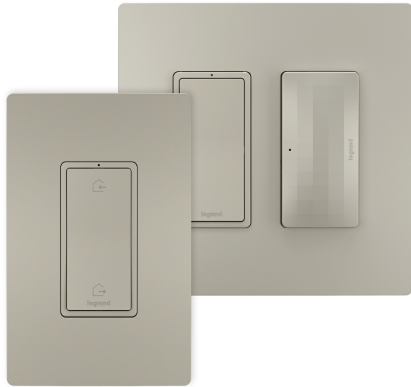

radiant Collection
Smart Switch With Netatmo Starter Kit, Nickel
 Part No. WNRH10KITNI

The smartest way to take control of lights and power, optimized for larger homes.

Smart Lighting lets you set the exact lighting you need, from anywhere, adding safety and convenience to your home. And delivering it all with unprecedented range and reliability, radiant® with Netatmo leverages leading Netatmo technology to provide an ideal solution for larger homes with many smart products. Start with the Smart Gateway to establish a robust and dedicated mesh network, then add smart switches, dimmers and outlets to build a solution that perfectly fits a home's unique space and needs. Options include wireless smart switches and dimmers for easily adding 3-way control.

Features & Benefits

The foundation of a radiant with Netatmo solution, the in-wall Gateway easily replaces an existing switch or outlet to provide a discreet hub for a home's smart lighting control

Ensures ultra-reliable performance through a robust and dedicated mesh-network

Installs easily in place of an existing single-pole switch or dimmer (neutral wire required). For easy 3-way control, pair with a Wireless Smart Switch with Netatmo

Flexibly fits a home's unique needs with a variety of supported smart switches, dimmers and outlets, including wireless switches and dimmers

Available color options include White, Light Almond and Nickel

Screwless Wall Plate included. Coordinate with other designer switches and outlets available from the radiant® Collection for a cohesive, sophisticated look