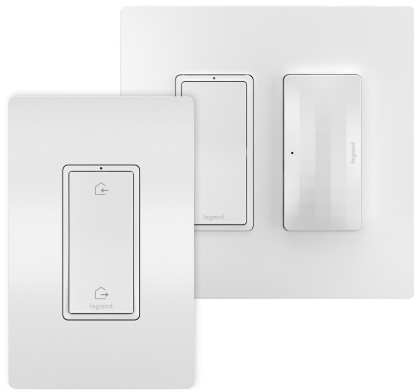

radiant Collection
Smart Switch With Netatmo Starter Kit, White
Part No. WNRH10KITWH

The smartest way to take control of lights and power, optimized for larger homes.

Smart Lighting lets you set the exact lighting you need, from anywhere, adding safety and convenience to your home. And delivering it all with unprecedented range and reliability, radiant® with Netatmo leverages leading Netatmo technology to provide an ideal solution for larger homes with many smart products. Start with the Smart Gateway to establish a robust and dedicated mesh network, then add smart switches, dimmers and outlets to build a solution that perfectly fits a home's unique space and needs. Options include wireless smart switches and dimmers for easily adding 3-way control.

Installs easily in place of an existing single-pole switch or dimmer (neutral wire required). For easy 3-way control, pair with a Wireless Smart Switch with Netatmo

Flexibly fits a home's unique needs with a variety of supported smart switches, dimmers and outlets, including wireless switches and dimmers

Available color options include White, Light Almond and Nickel

Screwless Wall Plate included. Coordinate with other designer switches and outlets available from the radiant® Collection for a cohesive, sophisticated look

Includes Smart Gateway

Specifications

General Info

| | | | |
|--------------------|-------------------------|------------------|---|
| Color | White | UPC Number | 785007276930 |
| Country Of Origin | China | Product Line | Pass & Seymour |
| Finish | Matte | Included | Gateway (WNRH2WH), Smart Switch (WNRL10WH), Wireless Battery (WNRL33WH) |
| Application Sector | Residential/Commercial | Type | Tamper-Resistant |
| Warranty Type | 1-Year Limited Warranty | Wall Plate Color | White |