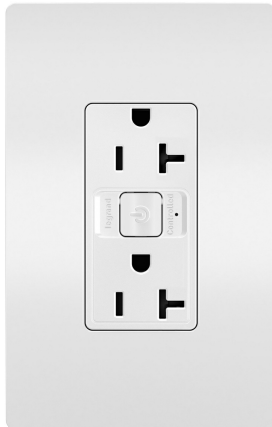

radiant Collection
Smart 20A Outlet with Netatmo, White
Part No. WNRR20WH

The smartest way to take control of lights and power, optimized for larger homes.

Smart Lighting lets you set the exact lighting you need, from anywhere, adding safety and convenience to your home. And delivering it all with unprecedented range and reliability, radiant® with Netatmo leverages leading Netatmo technology to provide an ideal solution for larger homes with many smart products. Start with the Smart Gateway to establish a robust and dedicated mesh network, then add smart switches, dimmers and outlets to build a solution that perfectly fits a home's unique space and needs. Options even include wireless smart switches and dimmers for easily adding 3-way control.

Features & Benefits

Control lamps or appliances from smartphones and tablets* with the Legrand Home + Control app. Even schedule them to turn on/off automatically, create groups, set scenes and monitor energy usage

Can be wired to extend control to all outlets downstream or load side

Compatible with other smart products through Amazon Alexa, Google Assistant and Apple HomeKit, as well as with home automation systems

Available color options include White, Light Almond and Nickel

*Smart Gateway required

Features ultra-reliable performance through a robust and dedicated mesh-network

Protects children with a patented tamper-resistant shutter system that prevents improper insertion of foreign objects, complete with black "invisi-shutters" for an invisible effect

Flexibly fits a home's unique needs with a variety of supported smart switches, dimmers and outlets, including wireless switches and dimmers

Screwless Wall Plate included. Coordinate with other designer switches and outlets available from the radiant® Collection for a cohesive, sophisticated look

Specifications

General Info

Color	White	UPC Number	785007289619
Country Of Origin	China	Product Line	Pass & Seymour
Finish	Matte	Application Sector	Residential/Commercial
Number of Receptacles	2	Warranty Type	1-Year Limited Warranty
Receptacle Type	Double