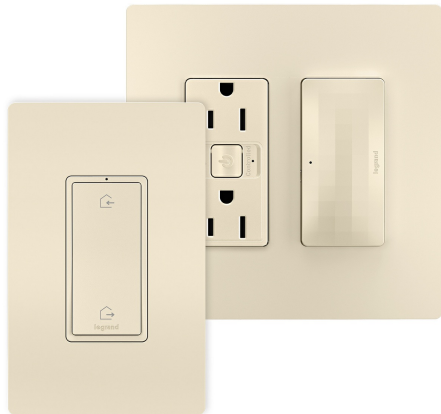

radiant Collection
Smart Outlet With Netatmo Starter Kit, Light Almond
 Part No. WNRH15KITLA

The smartest way to take control of lights and power, optimized for larger homes.

Smart Lighting lets you set the exact lighting you need, from anywhere, adding safety and convenience to your home. And delivering it all with unprecedented range and reliability, radiant® with Netatmo leverages leading Netatmo technology to provide an ideal solution for larger homes with many smart products. Start with the Smart Gateway to establish a robust and dedicated mesh network, then add smart switches, dimmers and outlets to build a solution that perfectly fits a home's unique space and needs. Options even include wireless smart switches and dimmers for easily adding 3-way control.

Installs easily in place of an existing outlet. Can be wired to extend control to all outlets downstream or load-side. One outlet is app-controlled, the other is always on

Flexibly fits a home's unique needs with a variety of supported smart switches, dimmers and outlets, including wireless switches and dimmers

Available color options include White, Light Almond and Nickel

Screwless Wall Plate included. Coordinate with other designer switches and outlets available from the radiant® Collection for a cohesive, sophisticated look