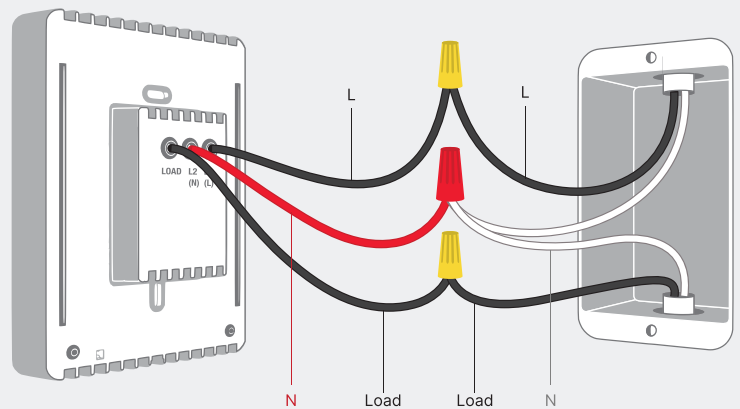

120V

Technical Specifications

Compatibility

Most high voltage electric heating systems:

- Baseboard heater
- Convector (short cycle)
- Fan-forced convector (long cycle)
- Radiant ceiling heating

Electrical

Power & Voltage:

- 1900 W at 120 VAC / 3800 W at 240 VAC
- Current: 16 A Max

Fits standard size gang box.

Certifications

Mysa is certified to the following standards:

- UL873
- CSA C22.2 No. 24-15

Display

LED display with capacitive touch buttons.

Dimensions

Height: 5.7 in / 143 mm

Width: 3.8 in / 97 mm

Depth: 1.1 in / 28 mm

Sensors

Temperature: +/- 0.5 °F/0.3 °C

Humidity: +/- 2%

Control Range: Off, 41-86 °F/5-30 °C

Wireless

WiFi – 802.11 b/g/n @ 2.4 GHz
Supports WPA2

Warranty

2 Year Limited Warranty
getmysa.com/warranty

App Languages

English

French

Mysa Smart Thermostats
getmysa.com