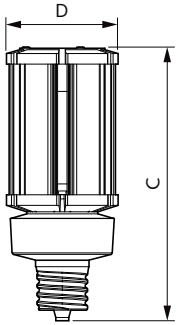

### Product data

General Information	
Cap-Base	EX39 [ Exclusionary Mogul Screw ]
EU RoHS compliant	Yes
Nominal Lifetime (Nom)	50000 h
Switching Cycle	50000X
Technical Type	36-150W
Light Technical	
Color Code	850 [ CCT of 5000K ]
Luminous Flux (Nom)	5400 lm
Color Designation	Daylight
Correlated Color Temperature (Nom)	5000 K
Luminous Efficacy (rated) (Nom)	150.00 lm/W
Color Consistency	ANSI 5000K quadrangle
Color Rendering Index (Nom)	80
LLMF At End Of Nominal Lifetime (Nom)	70 %
Operating and Electrical	
Input Frequency	50 to 60 Hz
Power (Nom)	36 W
Lamp Current (Nom)	400 mA
Wattage Equivalent	150 W
Starting Time (Nom)	1 s

Warm Up Time to 60% Light (Nom)	1 s
UL Type	Type B - bypass the ballast
Power Factor (Nom)	0.9
Voltage (Nom)	100-277 V
Temperature	
T-Case Maximum (Nom)	60 °C
Controls and Dimming	
Dimmable	No
Mechanical and Housing	
Bulb Finish	Clear
Bulb Shape	Corncob
Approval and Application	
Energy Consumption kWh/1000 h	36 kWh
Product Data	
Order product name	36CC/LED/850/ND EX39 G2 BB 6/1
EAN/UPC - Product	046677559748
Order code	929002396304
Numerator - Quantity Per Pack	1

## Dimensional drawing

Corn lamp LED Gen2 36W EX39 850 CL

Product	D	C
36CC/LED/850/ND EX39 G2 BB 6/1	85 mm	213 mm