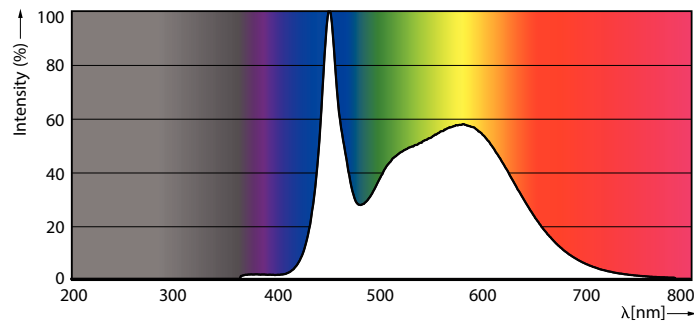

LEDTForce 36W Corncob EX39 850

LEDTForce 36W Corncob 850