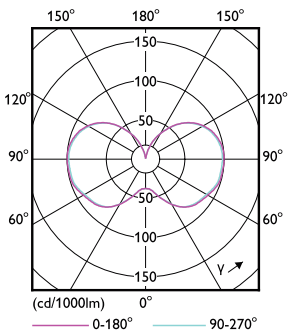

LEDTForce 36W Corncob E26