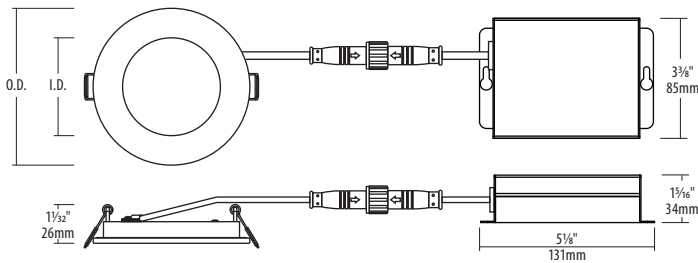

QuickShip In-Stock

In-Stock products ship within two business days of an order being released.*

SPECIFICATION	
Application	Ceiling Recess Mount
Approved Location	Wet / Insulated Ceilings / Indoor / Outdoor
Beam Angle	110°
CCT	RGB + Tunable White (2700 K - 5000 K)
Certification	cETLus
Class II	Yes
Color	WH
CRI	90
Dimming	Yes
Dimming Tech	Wi-Fi Dimming (via WiZ App)
Hole Cut	4": Ø 4¼" (108mm) 6": Ø 6¼" (159mm)
Input	100-135V AC, 60Hz
Lumens	4": up to 800 6": up to 1200
Lumens per Watt	Up to 76
Power Factor	>0.9
Projected Life	70% @ 50,000 hrs
Warranty	3-Year
Wattage	12W / 16W

Size	O.D.	I.D.
SLM4	4 1/16" (122mm)	3" (76mm)
SLM6	6 1/16" (173mm)	4 1/16" (123mm)

Ordering Guide

Trim Size

SLM -RGBTW-WZ-WHBK

4 : 4"
6 : 6"

Notes: Accessories are sold separately. For additional options please consult your Liteline representative. Due to our continued efforts to improve our products, product specifications are subject to change without notice.