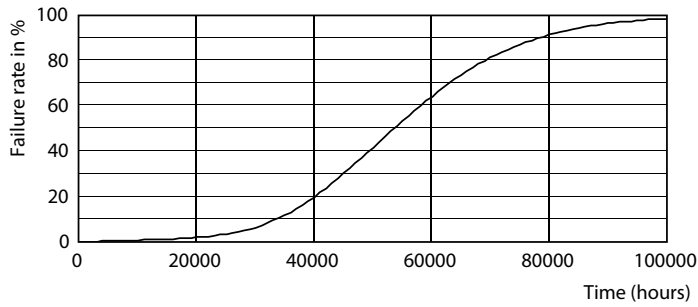

Lifetime

LEDtube 10W G13 850 ND