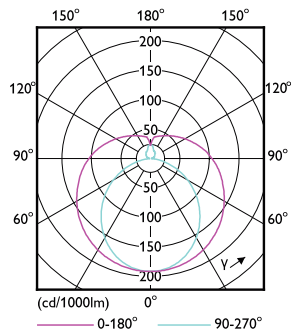

Product Data

Order product name	10T8/COR/48-850/IF16/G/DIM 10/1
--------------------	---------------------------------

EAN/UPC - Product	046677553241
Order code	553248
Numerator - Quantity Per Pack	1
Numerator - Packs per outer box	10
Material Nr. (12NC)	929001991834
Net Weight (Piece)	0.230 kg
Model Number	9290019918

Dimensional drawing

TLED 1200mmT8 120-277 10.5W 1650lm 5000K

Product	D1	D2	A1	A2	A3
10T8/COR/48-850/ IF16/G/DIM 10/1	25.7 mm	28 mm	1198.1 mm	1205.2 mm	1212.3 mm

Photometric data

LEDtube 10W G13 850 ND

LEDtube 10W G13 850 ND