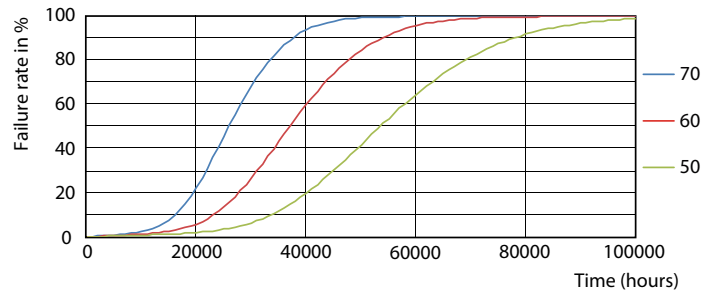

Photometric data

LEDtube 10W G13 850 ND

Lifetime

LEDtube 10W G13 850 ND

LEDtube 10W G13 850 ND

LEDtube 10W G13 850 ND

LEDtube 10W G13 850 ND