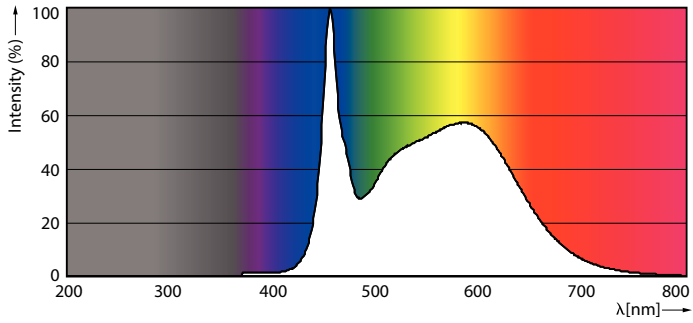

Photometric data

LEDtube 10W G13 850 ND