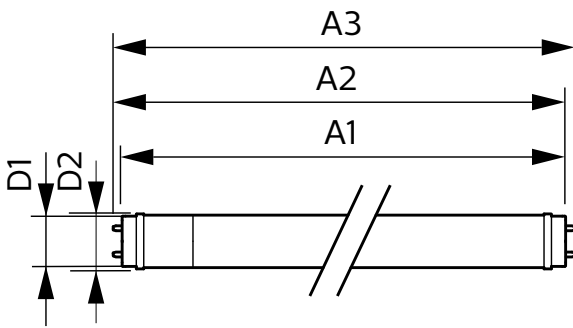

T8

Product Length	48 in
Approval and Application	
Energy Efficiency Label (EEL)	Not applicable
Energy Saving Product	Yes
Approbation Marks	DLC compliance
Approbation Marks	RoHS compliance UL certificate
Energy Consumption kWh/1000 h	- kWh

Product Data

Order product name	10T8/COR/48-850/IF16/G/DIM 10/1
--------------------	---------------------------------

EAN/UPC - Product	046677553241
Order code	553248
Numerator - Quantity Per Pack	1
Numerator - Packs per outer box	10
Material Nr. (12NC)	929001991834
Net Weight (Piece)	0.230 kg
Model Number	9290019918

Dimensional drawing

TLED 1200mmT8 120-277 10.5W 1650lm 5000K

Product	D1	D2	A1	A2	A3
10T8/COR/48-850/ IF16/G/DIM 10/1	25.7 mm	28 mm	1198.1 mm	1205.2 mm	1212.3 mm

Photometric data

LEDtube 10W G13 850 ND

LEDtube 10W G13 850 ND