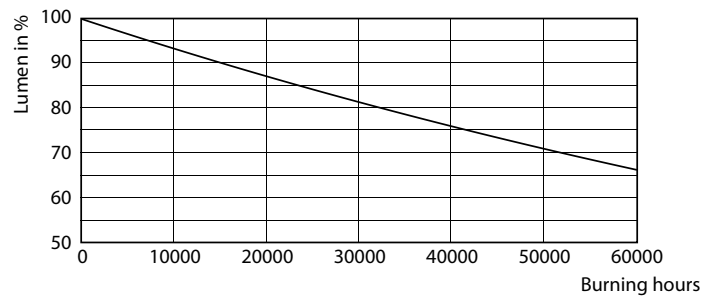

Product data

General Information	
Base	G13 [Medium Bi-Pin Fluorescent]
EU RoHS compliant	Yes
Nominal Lifetime (Nom)	50000 h
Switching Cycle	50000X
Light Technical	
Color Code	850 [CCT of 5000K]
Beam Angle (Nom)	240 °
Initial lumen (Nom)	1600 lm
Color Designation	Daylight
Correlated Color Temperature (Nom)	5000 K
Luminous Efficacy (rated) (Nom)	160.00 lm/W
Color Consistency	<5
Color Rendering Index (Nom)	82
LLMF At End Of Nominal Lifetime (Nom)	70 %
Operating and Electrical	
Input Frequency	25000-105000 Hz
Power (Rated) (Nom)	10 W

Photometric data

LEDtube 10W G13 850 ND

Lifetime

LEDtube 10W G13 850 ND

LEDtube 10W G13 850 ND

LEDtube 10W G13 850 ND

LEDtube 10W G13 850 ND