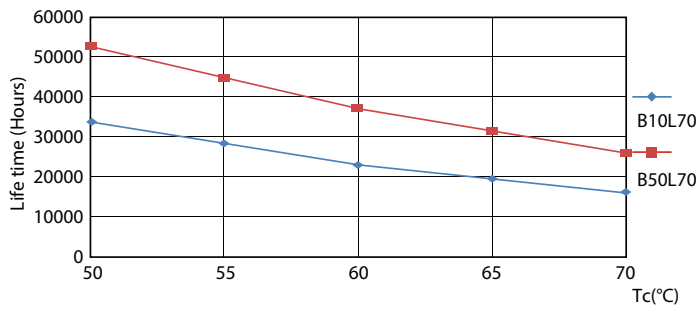

Photometric data

LEDtube 10W G13 850 ND

Lifetime

LEDtube 10W G13 850 ND

LEDtube 10W G13 850 ND

LEDtube 10W G13 850 ND

LEDtube 10W G13 850 ND