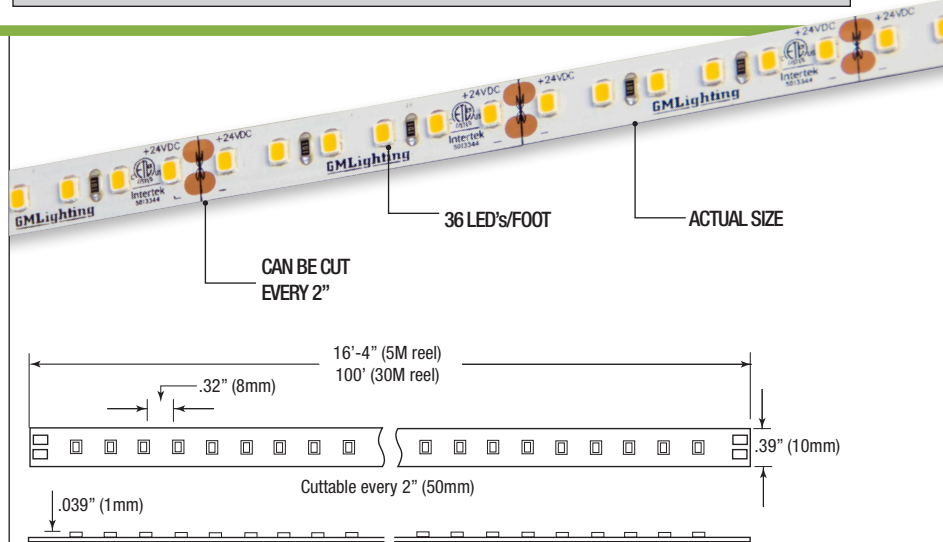

PROJECT	TYPE
CATALOG NUMBER (FOR CUSTOM LENGTHS, PLEASE SEE ORDERING EXAMPLE BELOW)	

PRODUCT OVERVIEW

GM's Professional Series Flexible LED Tape combines style and technology with reliability. Designed for professional installations that demand a high level of quality, the LTR-P Series includes a wide array of key features and is available in 16'-4" (5M) and 100' (30M) reels.

KEY FEATURES

- 24VDC
- 2400K, 2700K, 3000K, 3500K, 4000K and 5000K color temps
- Dry location
- 120 LEDs per meter
- Cuttable every 2"
- Custom lengths available - consult factory
- Premium 2835 diodes
- 120° viewing angle
- Dimmable
- 3M adhesive back
- Maximum run on a given lead is 32'-8"
- Includes Sure-Tite connectors

ELECTRICAL

- 24V
- 3.0 watts per foot

OPTICS

- 90+ CRI

CERTIFICATION

- ETL
- Complies with Title 24 when used with Lutron HiLume Series
- Class 2

WARRANTY

- 5 year warranty when paired with GM power supply

LTR-P SERIES ORDERING EXAMPLE

LTR-P - 24V - 3.0W - XXK - XXX

SERIES PREFIX (P = PRO)	VOLTAGE 24V	WATTS / FOOT 3.0W	COLOR TEMP 24K = 2400K 27K = 2700K 30K = 3000K 35K = 3500K 40K = 4000K 50K = 5000K	REEL LENGTH 16 = 16'-4" 100 = 100'
----------------------------	----------------	----------------------	------------------------------------------------------------------------------------------------------	------------------------------------------