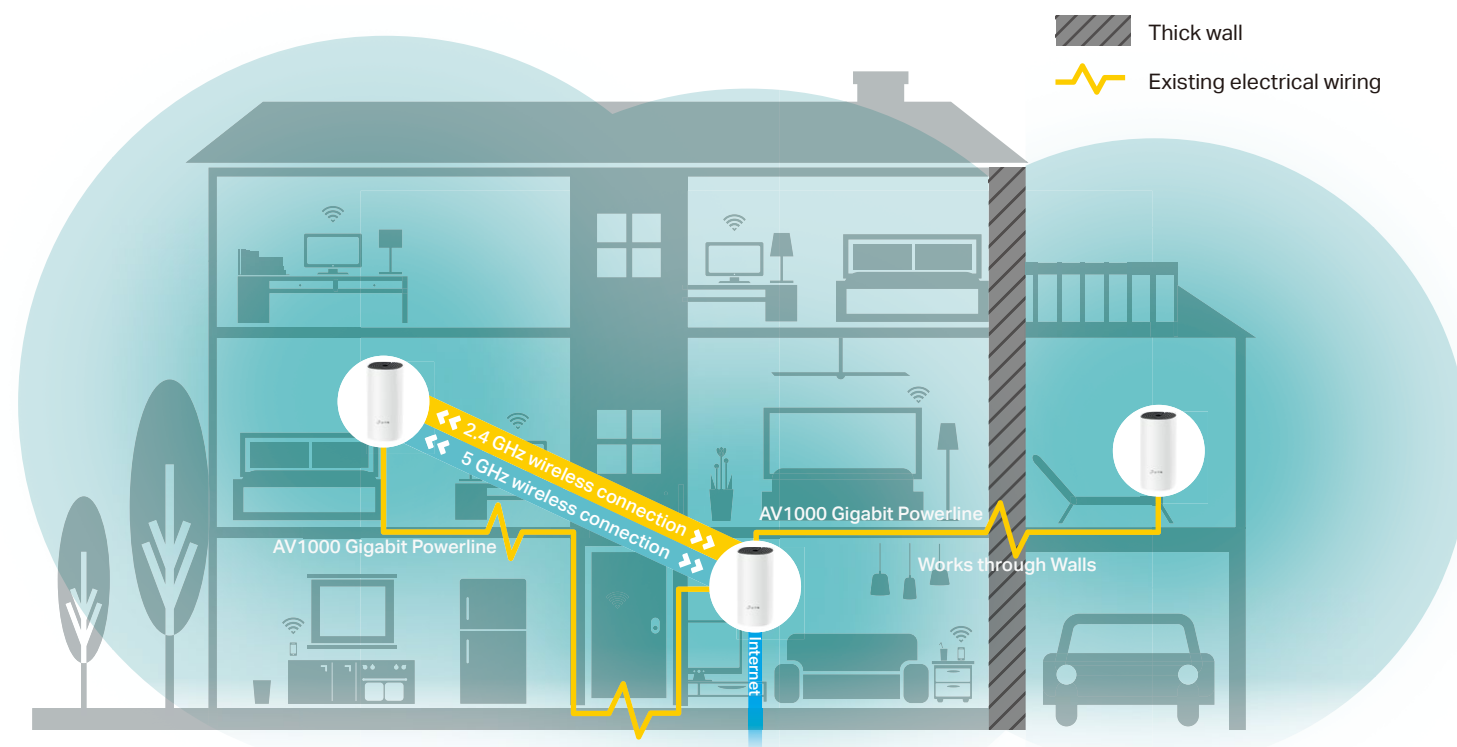

deco™

Whole Home Powerline Mesh Wi-Fi System
Seamless Roaming | Parental Controls | Powerline Backhaul

AC1200 + AV1000 Whole Home Powerline Mesh Wi-Fi System

Deco P9

 tp-link

Highlights

Wi-Fi + Powerline Hybrid Bandwidth

Deco P9 combines dual-band Wi-Fi and powerline to transmit data between Deco units, delivering a whole home Wi-Fi coverage up to 6,000 ft² / 560 m².

Works Through Walls

Powerline technology uses your home's electrical wiring to create stronger connections between Deco units, reducing the impact of walls and other obstacles on signal.

Wi-Fi Dead-Zone Killer

Eliminate weak signal areas with whole home Wi-Fi. No more searching around for a stable connection.

Seamless Roaming with One Wi-Fi Name

Deco units work together to form a unified Wi-Fi network with a single network name. Walk through your home and stay connected with the fastest possible speeds, made possible by Deco's seamless coverage and Plug & Play Mesh Technology.

Stays Fast, Always

Adaptive path selection and band steering keep your network running at top-speed by automatically choosing the fastest connection path.

Parental Controls

Limit online time and block inappropriate content according to unique profiles created for each family member.