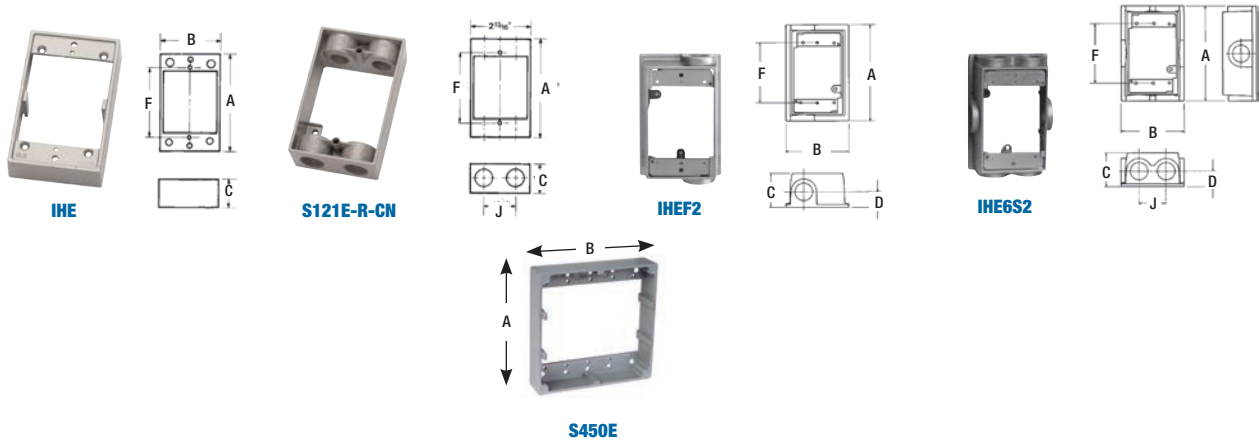

## Universal Device Box Extensions

Cat. No.	Description	No. of Hubs	Hub Size (in.)	A (in.)	B (in.)	C (in.)	D (in.)	F (in.)	J (in.)	Cu. (in.)
<b>Single Gang Extensions Ring (Cast Aluminum)</b>										
IHE	Single gang universal box extension adapter, 1 in. deep, with gasket and screws	None	–	4-9/16	2-13/16	1	–	3-9/32	–	10.0
IHEF2-1	Two gang flanged extension adapter, 1-7/8 in. deep, with gasket and screws	2 (1 plug)	1/2	4-1/2	3-1/2	1-7/8	7/8	3-9/32	–	21.3
S121E-R-CN	Single gang universal box extension adapter, 1-3/8 in. deep, with gasket, screws and ground screws	4	1/2	4-9/16	2-13/16	1-3/8	–	3-9/32	–	11.3
S450E	Two gang universal square box extension ring, Silver, Aluminum, with gasket and screws	–	–	4-3/4	4-3/4	–	–	–	–	–
IHEF2-2	Two gang flanged extension adapter, 1-7/8 in. deep, with gasket and screws	2 (1 plug)	3/4	4-1/2	3-1/2	1-7/8	7/8	3-9/32	–	21.3
IHEF6S2-1	Single gang flanged extension adapter, 1-7/8 in. deep, with gasket and screws	6 (4 plugs)	1/2	4-1/2	3-1/2	1-7/8	7/8	3-9/32	1-1/2	21.3
IHEF6S2-2	Single gang flanged extension adapter, 1-7/8 in. deep, with gasket and screws	6 (4 plugs)	3/4	4-1/2	3-1/2	1-7/8	7/8	3-9/32	1-1/2	21.3

PLG-1-RD / PLG-2-RD / PLG-3-RD

S603E-R / S603BRE-R / S603WHE-R

LM

Cat. No.	Colour	Size (in.)	Description
<b>Plugs and Lug Mounts</b>			
PLG-1-RD	Silver	1/2	Close-up plugs
PLG-2-RD	Silver	3/4	Close-up plugs
PLG-3-RD	Silver	1	Close-up plugs
S603E-R	Silver	1/2	Close-up plugs Bag/4
S603BRE-R	Bronze	1/2	Close-up plugs Bag/4
S603WHE-R	White	1/2	Close-up plugs Bag/4
LM	–	–	2 mounting lugs with screws, for LM boxes only