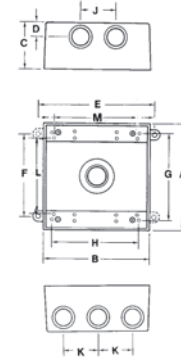

Universal Device Box Extensions

Two and three Gang

Cat. No.	Description	No. of Hubs	Hub Size (in.)	A (in.)	B (in.)	C (in.)	D (in.)	E (in.)	F (in.)	G (in.)	H (in.)	J (in.)	K (in.)	L (in.)	M (in.)	Cu. (in.)
Two Gang Outlet Boxes – 2 in. Deep (Cast Aluminum)																
S400CN	Two gang universal weatherproof box, silver, aluminum, with ground screw	3	1/2	4-9/16	4-5/8	2-1/16	5/8	5	3-1/2	3-11/16	3-3/4	-	-	3-1/4	3-9/16	31.8
S405E	Two gang universal weatherproof box, silver, aluminum, with ground screw	3	3/4	4-9/16	4-5/8	2-1/16	5/8	5	3-1/2	3-11/16	3-3/4	-	-	3-1/4	3-9/16	31.8
2IH3-2	Two gang universal weatherproof box, silver, aluminum, with ground screw	3	3/4	4-9/16	4-5/8	2-1/16	-	-	-	-	-	-	-	3-1/4	3-9/16	31.8
2IH4-1	Two gang universal weatherproof box, silver, aluminum, with ground screw	4	1/2	4-9/16	4-5/8	2-1/16	5/8	5	3-1/2	3-11/16	3-3/4	1-1/2	-	3-1/4	3-9/16	31.8
2IH4-2	Two gang universal weatherproof box, silver, aluminum, with ground screw	4	3/4	4-9/16	4-5/8	2-1/16	5/8	5	3-1/2	3-11/16	3-3/4	1-1/2	-	3-1/4	3-9/16	31.8
S401CN	Two gang universal weatherproof box, silver, aluminum, with ground screw	5	1/2	4-9/16	4-5/8	2-1/16	5/8	5	3-1/2	3-11/16	3-3/4	1-1/2	-	3-1/4	3-9/16	31.8
S402CN	Two gang universal weatherproof box, silver, aluminum, with ground screw	5	3/4	4-9/16	4-5/8	2-1/16	5/8	5	3-1/2	3-11/16	3-3/4	1-1/2	-	3-1/4	3-9/16	31.8
2IH5-1	Two gang universal weatherproof box, silver, aluminum, with ground screw	5	1/2	4-9/16	4-5/8	2-1/16	5/8	5	3-1/2	3-11/16	3-3/4	1-1/2	-	3-1/4	3-9/16	31.8
2IH5S2-1	Two gang universal weatherproof box, silver, aluminum, with ground screw	5	1/2	4-9/16	4-5/8	2-1/16	5/8	5	3-1/2	3-11/16	3-3/4	-	-	3-1/4	3-9/16	31.8
2IH5S2-2	Two gang universal weatherproof box, silver, aluminum, with ground screw	5	3/4	4-9/16	4-5/8	2-1/16	5/8	5	3-1/2	3-11/16	3-3/4	-	-	3-1/4	3-9/16	31.8
2IH7-1	Two gang universal weatherproof box, silver, aluminum, with ground screw	7	1/2	4-9/16	4-5/8	2-1/16	5/8	5	3-1/2	3-11/16	3-3/4	-	1-1/2	3-1/4	3-9/16	30.3
2IH7-2	Two gang universal weatherproof box, silver, aluminum, with ground screw	7	3/4	4-9/16	4-5/8	2-1/16	5/8	5	3-1/2	3-11/16	3-3/4	-	1-1/2	3-1/4	3-9/16	30.3
2IH7S2-1	Two gang universal weatherproof box, silver, aluminum, with ground screw	7	1/2	4-9/16	4-5/8	2-1/16	5/8	5	3-1/2	3-11/16	3-3/4	1-1/2	-	3-1/4	3-9/16	32.0
2IH7S2-2	Two gang universal weatherproof box, silver, aluminum, with ground screw	7	3/4	4-9/16	4-5/8	2-1/16	5/8	5	3-1/2	3-11/16	3-3/4	1-1/2	-	3-1/4	3-9/16	32.0
Two Gang Universal Box Extension																
2IHE	Two gang universal box extension ring, silver, aluminum, gaskets and screws included															

Cat. No.	No. of Hubs	Hub Size (in.)	A (in.)	B (in.)	C (in.)	D (in.)	E (in.)	F (in.)	G (in.)	H (in.)	J (in.)	L (in.)	M (in.)	Cu. (in.)	
Two Gang Outlet Boxes – 2-5/8 in. Deep (Cast Aluminum)															
2IHD5-1	5	1/2	4-9/16	4-5/8	2-11/16	5/8	5	3-1/2	3-11/16	3-3/4	1-1/2	3-1/4	3-9/16	40.3	
2IHD5-2	5	3/4	4-9/16	4-5/8	2-11/16	5/8	5	3-1/2	3-11/16	3-3/4	1-1/2	3-1/4	3-9/16	40.3	
2IHD5-3	5	1	4-9/16	4-5/8	2-11/16	5/8	5	3-1/2	3-11/16	3-3/4	1-1/2	3-1/4	3-9/16	40.3