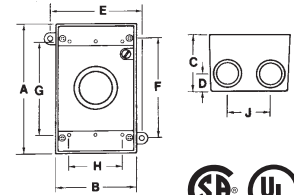

Cat. No.	Description	No. of Hubs	Hub Size (in.)	A (in.)	B (in.)	C (in.)	D (in.)	E (in.)	F (in.)	G (in.)	H (in.)	J (in.)	Cu. (in.)
Single Gang Outlet Boxes - 2 in. Deep (Cast Aluminum)													
S100CN	Single gang universal standard outlet box	3	1/2	4-9/16	2-13/16	2	5/8	3-13/16	3-1/2	3-1/4	1-7/8	-	19.0
S100BRCN	Single gang universal standard outlet box, bronze, aluminum	3	1/2	4-9/16	2-13/16	2	5/8	3-13/16	3-1/2	3-1/4	1-7/8	-	19.0
S100WHCN	Single gang universal standard outlet box, white, aluminum	3	1/2	4-9/16	2-13/16	2	5/8	3-13/16	3-1/2	3-1/4	1-7/8	-	19.0
S105CN	Single gang universal weatherproof box, silver, aluminum	3	3/4	4-9/16	2-13/16	2	5/8	3-13/16	3-1/2	3-1/4	1-7/8	-	18.3
B13030G	Single gang universal weatherproof box, silver, aluminum	3	1	4-9/16	2-13/16	2	5/8	3-13/16	3-1/2	3-1/4	1-7/8	1-1/2	17.5
IH3-1-LM	Single gang universal weatherproof box, silver, aluminum	3	1/2	4-9/16	2-13/16	2	5/8	3-13/16	3-1/2	3-1/4	1-7/8	1-1/2	19.0
IH4-1-LM	Single gang universal weatherproof box, silver, aluminum	4	1/2	4-9/16	2-13/16	2	5/8	3-13/16	3-1/2	3-1/4	1-7/8	1-1/2	19.0
IH4-2-LM	Single gang universal weatherproof box, silver, aluminum	4	3/4	4-9/16	2-13/16	2	5/8	3-13/16	3-1/2	3-1/4	1-7/8	1-1/2	18.3
S101E	Single gang universal standard outlet box, silver, aluminum	4	1/2	4-9/16	2-13/16	2	5/8	3-13/16	3-1/2	3-1/4	1-7/8	1-1/2	19.0
S102CN	Single gang universal standard outlet box, silver, aluminum	5	1/2	4-9/16	2-13/16	2	5/8	3-13/16	3-1/2	3-1/4	1-7/8	1-1/2	19.0
S107CN	Single gang universal weatherproof box, silver, aluminum	5	3/4	4-9/16	2-13/16	2	5/8	3-13/16	3-1/2	3-1/4	1-7/8	1-1/2	18.3
B1501SGR	Single gang universal weatherproof box, silver, aluminum	5	1/2	4-9/16	2-13/16	2	5/8	3-13/16	3-1/2	3-1/4	1-7/8	1-1/2	18.3
B1502SG	Single gang universal weatherproof box, hub, silver, aluminum	5	3/4	4-9/16	2-13/16	2	5/8	3-13/16	3-1/2	3-1/4	1-7/8	1-1/2	18.0
IH6S2-1	Single gang universal weatherproof box, silver, aluminum	6	1/2	4-9/16	2-13/16	2	5/8	3-13/16	3-1/2	3-1/4	1-7/8	1-1/2	17.5
IH6S2-2	Single gang universal weatherproof box, silver, aluminum	6	3/4	4-9/16	2-13/16	2	5/8	3-13/16	3-1/2	3-1/4	1-7/8	1-1/2	17.5
DIH3-1-LM	Single gang universal weatherproof box, silver, aluminum	3	1/2	4-9/16	2-13/16	2	5/8	3-13/16	3-1/2	3-1/4	1-7/8	1-1/2	19.0
DIH3-1-LM-WH	Single gang universal weatherproof box, white, aluminum	3	1/2	4-9/16	2-13/16	2	5/8	3-13/16	3-1/2	3-1/4	1-7/8	1-1/2	19.0
DIH3-2-LM	Single gang universal weatherproof box, white, aluminum	3	1/2	4-9/16	2-13/16	2	5/8	3-13/16	3-1/2	3-1/4	1-7/8	1-1/2	18.3
IH3-1	Single gang universal weatherproof box, white, aluminum	3	1/2	4-9/16	2-13/16	2	5/8	3-13/16	3-1/2	3-1/4	1-7/8	1-1/2	19.0
IH4-1	Single gang universal weatherproof box, white, aluminum	4	1/2	4-9/16	2-13/16	2	5/8	3-13/16	3-1/2	3-1/4	1-7/8	1-1/2	19.0
IH4-2	Single gang universal weatherproof box, white, aluminum	4	3/4	4-9/16	2-13/16	2	5/8	3-13/16	3-1/2	3-1/4	1-7/8	1-1/2	18.3
IH5-1-LM	Single gang universal weatherproof box, white, aluminum	5	1/2	4-9/16	2-13/16	2	5/8	3-13/16	3-1/2	3-1/4	1-7/8	1-1/2	19.0
IH5-2-LM	Single gang universal weatherproof box, white, aluminum	5	3/4	4-9/16	2-13/16	2	5/8	3-13/16	3-1/2	3-1/4	1-7/8	1-1/2	18.3