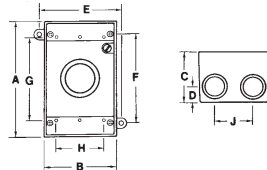

Cat. No.	Description	No. of Hubs	Hub Size (in.)	A (in.)	B (in.)	C (in.)	D (in.)	E (in.)	F (in.)	G (in.)	H (in.)	J (in.)	Cu. (in.)
Single Gang Outlet Boxes - 2-5/8 in. Deep (Cast Aluminum)													
IHD3-1	Single gang deep universal weatherproof box, 2-5/8 in. deep, silver, aluminum	3	1/2	4-9/16	2-13/16	2-5/8	5/8	3-13/16	3-1/2	3-1/4	1-7/8	-	24.8
IHD31GDC	Single gang deep universal weatherproof box, 2-5/8 in. deep, silver, aluminum	3	1/2	4-9/16	2-13/16	2-5/8	3/4	3-13/16	3-1/2	3-1/4	1-7/8	-	24.8
IHD3-2	Single gang deep universal weatherproof box, 2-5/8 in. deep, silver, aluminum	3	3/4	4-9/16	2-13/16	2-5/8	5/8	3-13/16	3-1/2	3-1/4	1-7/8	-	24.8
IHD3-3	Single gang deep universal weatherproof box, 2-5/8 in. deep, silver, aluminum	3	1	4-9/16	2-13/16	2-5/8	3/4	3-13/16	3-1/2	3-1/4	1-7/8	-	24.8
IHD4-1	Single gang deep universal weatherproof box, 2-5/8 in. deep, silver, aluminum	4	1/2	4-9/16	2-13/16	2-5/8	5/8	3-13/16	3-1/2	3-1/4	1-7/8	1-1/2	24.8
IHD4-2	Single gang deep universal weatherproof box, 2-5/8 in. deep, silver, aluminum	4	3/4	4-9/16	2-13/16	2-5/8		3-13/16	3-1/2	3-1/4	1-7/8	1-1/2	24.8

Mounting lugs and screws included in packaging
Raintight when used with appropriate Red Dot® covers