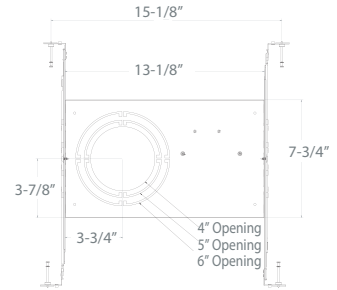

NOMINAL LUMENS	DELIVERED LUMENS	WATTAGE
700	1027	12W

Based on 4000K, 90+ CRI. Actual wattage may vary +/- 5%

INSTALLATION

Cut hole in ceiling. Insert luminaire into opening by squeezing spring clips on both sides of luminaire. The width in ceiling needed for the driver to fit is 3".

SLIM TRIM

ACCESSORIES

RL-ACC-SLIM-1-10F
10-ft long extension

RL-ACC-SLIM-1-20F
20-ft long extension

RL-UNV-4/5/6
For use with: 4", 5", 6"
Universal mounting plate

AL-ACC-SLIM-6-F-ROUGHPLATE
For use with: 6" downlights

RL-ACC-SLIM-6-ROUGHPLATE
Rough-in plate for use with 6" downlights

EXAMPLE: **RL679-700L-DIMTR-120-30K-90-WH**

TYPE	LUMEN	CCT	CRI	FINISH
RL679	<input type="checkbox"/> 700L-DIMTR-120	<input type="checkbox"/> 27K <input type="checkbox"/> 30K <input type="checkbox"/> 40K	<input type="checkbox"/> 90+	<input type="checkbox"/> WH-White <input type="checkbox"/> BK-Black

RL-ACC-SLIM-1-10F

OPTIONS
<input type="checkbox"/> RL-ACC-SLIM-1-10F - 10ft Long Extension
<input type="checkbox"/> RL-ACC-SLIM-1-20F - 20ft Long Extension
<input type="checkbox"/> RL-UNV-4/5/6 - Universal Mounting Plate for 4", 5" and 6"
<input type="checkbox"/> RL-ACC-SLIM-6-ROUGHPLATE - 6" Mounting Plate
<input type="checkbox"/> AL-ACC-SLIM-6-F-ROUGHPLATE - 6" Flanged Roughplate