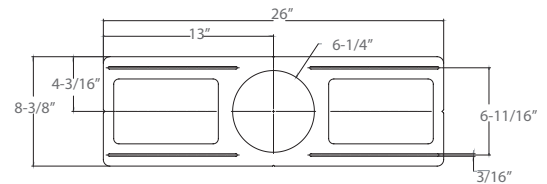

NOMINAL LUMENS	DELIVERED LUMENS	WATTAGE
700	1027	12W

Based on 4000K, 90+ CRI. Actual wattage may vary +/- 5%

INSTALLATION

Cut hole in ceiling. Insert luminaire into opening by squeezing spring clips on both sides of luminaire. The width in ceiling needed for the driver to fit is 3".

SLIM TRIM

ACCESSORIES

RL-ACC-SLIM-1-10F
10-ft long extension

RL-ACC-SLIM-1-20F
20-ft long extension

RL-UNV-4/5/6
For use with: 4", 5", 6"
Universal mounting plate

AL-ACC-SLIM-6-F-ROUGHPLATE
For use with: 6" downlights

RL-ACC-SLIM-6-ROUGHPLATE
Rough-in plate for use with 6" downlights

EXAMPLE: **RL679-700L-DIMTR-120-30K-90-WH**

TYPE	LUMEN	CCT	CRI	FINISH
RL679	<input type="checkbox"/> 700L-DIMTR-120	<input type="checkbox"/> 27K <input type="checkbox"/> 30K <input type="checkbox"/> 40K	<input type="checkbox"/> 90+	<input type="checkbox"/> WH-White <input type="checkbox"/> BK-Black

RL-ACC-SLIM-1-10F

OPTIONS
<input type="checkbox"/> RL-ACC-SLIM-1-10F - 10ft Long Extension
<input type="checkbox"/> RL-ACC-SLIM-1-20F - 20ft Long Extension
<input type="checkbox"/> RL-UNV-4/5/6 - Universal Mounting Plate for 4", 5" and 6"
<input type="checkbox"/> RL-ACC-SLIM-6-ROUGHPLATE - 6" Mounting Plate
<input type="checkbox"/> AL-ACC-SLIM-6-F-ROUGHPLATE - 6" Flanged Roughplate