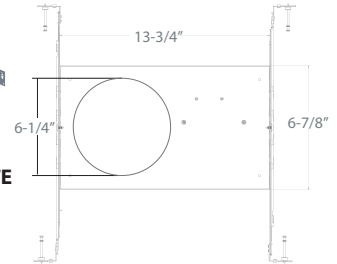

NOMINAL LUMENS	DELIVERED LUMENS	WATTAGE
700	1027	12W

Based on 4000K, 90+ CRI. Actual wattage may vary +/- 5%

INSTALLATION

Cut hole in ceiling. Insert luminaire into opening by squeezing spring clips on both sides of luminaire. The width in ceiling needed for the driver to fit is 3".

SLIM TRIM

ACCESSORIES

RL-ACC-SLIM-1-10F
10-ft long extension

RL-ACC-SLIM-1-20F
20-ft long extension

RL-UNV-4/5/6
For use with: 4", 5", 6"
Universal mounting plate

AL-ACC-SLIM-6-F-ROUGHPLATE
For use with: 6" downlights

RL-ACC-SLIM-6-ROUGHPLATE
Rough-in plate for use with 6" downlights

EXAMPLE: **RL679-700L-DIMTR-120-30K-90-WH**

TYPE	LUMEN	CCT	CRI	FINISH
RL679	<input type="checkbox"/> 700L-DIMTR-120	<input type="checkbox"/> 27K <input type="checkbox"/> 30K <input type="checkbox"/> 40K	<input type="checkbox"/> 90+	<input type="checkbox"/> WH-White <input type="checkbox"/> BK-Black

RL-ACC-SLIM-1-10F

OPTIONS
<input type="checkbox"/> RL-ACC-SLIM-1-10F - 10ft Long Extension
<input type="checkbox"/> RL-ACC-SLIM-1-20F - 20ft Long Extension
<input type="checkbox"/> RL-UNV-4/5/6 - Universal Mounting Plate for 4", 5" and 6"
<input type="checkbox"/> RL-ACC-SLIM-6-ROUGHPLATE - 6" Mounting Plate
<input type="checkbox"/> AL-ACC-SLIM-6-F-ROUGHPLATE - 6" Flanged Roughplate