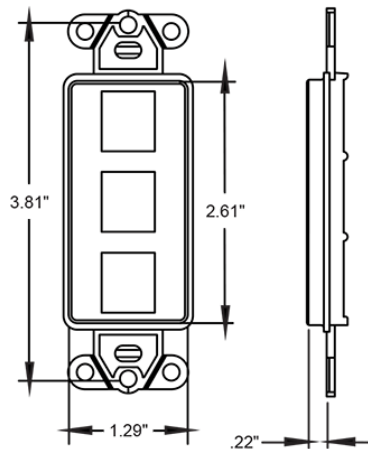

# 41643-W

QuickPort Decora Insert, 3-Port, White

Decora inserts accept all QuickPort snap-in modules, and are used to support voice, data, audio, and video applications in NEMA openings where a Decora-brand look is desired. Available in white, light almond, ivory, grey, black, and brown.

### Features and Benefits

- Mounts flush with Decora wallplate
- True Decora-brand design matches Leviton Decora rocker switches and electrical products
- Fits within minimum NEMA openings
- High port density options
- Inserts accept all QuickPort connectors
- Not compatible with Decora Plus Wallplates when used with low-voltage box eliminators