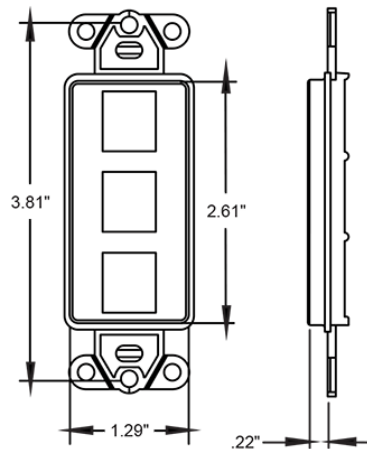

UPC Code: 07847701376

Country Of Origin: Mexico

41643-E

QuickPort Decora Insert, 3-Port, Black

Decora inserts accept all QuickPort snap-in modules, and are used to support voice, data, audio, and video applications in NEMA openings where a Decora-brand look is desired. Available in white, light almond, ivory, grey, black, and brown.

Features and Benefits

- Mounts flush with Decora wallplate
- True Decora-brand design matches Leviton Decora rocker switches and electrical products
- Fits within minimum NEMA openings
- High port density options
- Inserts accept all QuickPort connectors
- Not compatible with Decora Plus Wallplates when used with low-voltage box eliminators