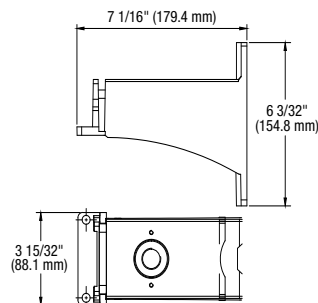

Project: _____ Type: _____

Drawn by: _____ Catalogue #: _____ Date: _____

Individual Spec Sheet

BRONZE SQUARE/ROUND POLE ARM

ORDERING INFORMATION

Order code: 68572
Model number: BRONZE SQUARE/ROUND POLE ARM
UPC: 069549017474
Case quantity: 1

PHYSICAL DATA

Type: Square/round Pole arm
Material: Diecast aluminum
Length: 7 1/6" (179.4 mm)
Width: 3 15/32" (88.1 mm)
Height: 6 3/32" (154.8 mm)
Weight (lbs): 1.76

COMPATIBLE WITH

Order code	Model number
68547	FLBS-L1AM-W-4K-BR
68548	FLBS-L1AM-I-4K-BR
68549	FLBS-L2AM-W-4K-BR
68550	FLBS-L2AM-I-4K-BR
68551	FLBM-L3AM-W-4K-BR
68552	FLBM-L3AM-I-4K-BR
68553	FLBL-L4AM-W-4K-BR
68554	FLBL-L4AM-I-4K-BR
68555	FLBX-L5AM-W-4K-BR
68556	FLBX-L5AM-I-4K-BR
68557	FLBS-L1AM-W-5K-BR
68558	FLBS-L1AM-I-5K-BR
68559	FLBS-L2AM-W-5K-BR
68560	FLBS-L2AM-I-5K-BR
68561	FLBM-L3AM-W-5K-BR
68562	FLBM-L3AM-I-5K-BR
68563	FLBL-L4AM-W-5K-BR
68564	FLBL-L4AM-I-5K-BR
68565	FLBX-L5AM-W-5K-BR
68566	FLBX-L5AM-I-5K-BR
68567	FLBM-PS150M-W-3C-BR
68568	FLBX-PS300M-W-3C-BR

DIMENSIONS

Qty	Description	Price

I accept the specifications of the luminaire configuration mentioned above.

Name: _____
Company: _____
Signature: _____

Date: _____

Data is based upon tests performed in a controlled environment. Actual performance can vary depending on operating conditions. All products are subject to change or may be discontinued any time without notice.