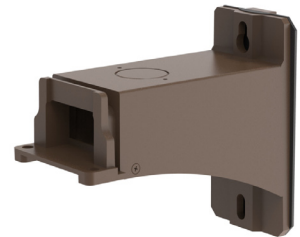

Project: _____ Type: _____

Drawn by: _____ Catalogue #: _____ Date: _____

Individual Spec Sheet

BRONZE SQUARE/ROUND POLE ARM

ORDERING INFORMATION

Order code: 68572
Model number: BRONZE SQUARE/ROUND POLE ARM
UPC: 069549017474
Case quantity: 1

PHYSICAL DATA

Type: Square/round Pole arm
Material: Diecast aluminum
Length: 7 1/6" (179.4 mm)
Width: 3 15/32" (88.1 mm)
Height: 6 3/32" (154.8 mm)
Weight (lbs): 1.76

COMPATIBLE WITH

Order code	Model number
68547	FLBS-L1AM-W-4K-BR
68548	FLBS-L1AM-I-4K-BR
68549	FLBS-L2AM-W-4K-BR
68550	FLBS-L2AM-I-4K-BR
68551	FLBM-L3AM-W-4K-BR
68552	FLBM-L3AM-I-4K-BR
68553	FLBL-L4AM-W-4K-BR
68554	FLBL-L4AM-I-4K-BR
68555	FLBX-L5AM-W-4K-BR
68556	FLBX-L5AM-I-4K-BR
68557	FLBS-L1AM-W-5K-BR
68558	FLBS-L1AM-I-5K-BR
68559	FLBS-L2AM-W-5K-BR
68560	FLBS-L2AM-I-5K-BR
68561	FLBM-L3AM-W-5K-BR
68562	FLBM-L3AM-I-5K-BR
68563	FLBL-L4AM-W-5K-BR
68564	FLBL-L4AM-I-5K-BR
68565	FLBX-L5AM-W-5K-BR
68566	FLBX-L5AM-I-5K-BR
68567	FLBM-PS150M-W-3C-BR
68568	FLBX-PS300M-W-3C-BR

DIMENSIONS

Qty	Description	Price

I accept the specifications of the luminaire configuration mentioned above.

Name: _____
Company: _____
Signature: _____

Date: _____

Data is based upon tests performed in a controlled environment. Actual performance can vary depending on operating conditions. All products are subject to change or may be discontinued any time without notice.