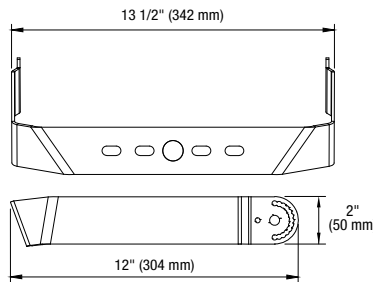

Project: _____ Type: _____

Drawn by: _____ Catalogue #: _____ Date: _____

Individual Spec Sheet

BRONZE YOKE FOR FLBL-FLBX HOUSING

ORDERING INFORMATION

Order code: 68570
Model number: BRONZE YOKE FOR FLBS-FLBM HOUSING
UPC: 069549017450
Case quantity: 1

PHYSICAL DATA

Type: Yoke
Material: Diecast aluminum
Length: 13 1/2" (342 mm)
Width: 12" (304 mm)
Height: 2" (50 mm)
Weight (lbs): 2.43

COMPATIBLE WITH

Order code	Model number
68547	FLBS-L1AM-W-4K-BR
68548	FLBS-L1AM-I-4K-BR
68549	FLBS-L2AM-W-4K-BR
68550	FLBS-L2AM-I-4K-BR
68551	FLBM-L3AM-W-4K-BR
68552	FLBM-L3AM-I-4K-BR
68553	FLBL-L4AM-W-4K-BR
68554	FLBL-L4AM-I-4K-BR
68555	FLBX-L5AM-W-4K-BR
68556	FLBX-L5AM-I-4K-BR
68557	FLBS-L1AM-W-5K-BR
68558	FLBS-L1AM-I-5K-BR
68559	FLBS-L2AM-W-5K-BR
68560	FLBS-L2AM-I-5K-BR
68561	FLBM-L3AM-W-5K-BR
68562	FLBM-L3AM-I-5K-BR
68563	FLBL-L4AM-W-5K-BR
68564	FLBL-L4AM-I-5K-BR
68565	FLBX-L5AM-W-5K-BR
68566	FLBX-L5AM-I-5K-BR
68567	FLBM-PS150M-W-3C-BR
68568	FLBX-PS300M-W-3C-BR

DIMENSIONS

Qty	Description	Price

I accept the specifications of the luminaire configuration mentioned above.

Name: _____
Company: _____
Signature: _____

Date: _____

Data is based upon tests performed in a controlled environment. Actual performance can vary depending on operating conditions. All products are subject to change or may be discontinued any time without notice.