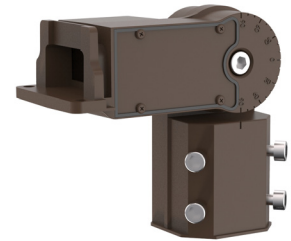

Project: _____ Type: _____

Drawn by: _____ Catalogue #: _____ Date: _____

Individual Spec Sheet

BRONZE SLIPFITTER

ORDERING INFORMATION

Order code: 68571
Model number: BRONZE SLIPFITTER
UPC: 069549017467
Case quantity: 1

PHYSICAL DATA

Type: Slipfitter
Material: Diecast aluminum
Length: 9 7/8" (250 mm)
Width: 3 1/2" (88 mm)
Height: 3" (76.5 mm)
Weight (lbs): 2.5

COMPATIBLE WITH

Order code	Model number
68547	FLBS-L1AM-W-4K-BR
68548	FLBS-L1AM-I-4K-BR
68549	FLBS-L2AM-W-4K-BR
68550	FLBS-L2AM-I-4K-BR
68551	FLBM-L3AM-W-4K-BR
68552	FLBM-L3AM-I-4K-BR
68553	FLBL-L4AM-W-4K-BR
68554	FLBL-L4AM-I-4K-BR
68555	FLBX-L5AM-W-4K-BR
68556	FLBX-L5AM-I-4K-BR
68557	FLBS-L1AM-W-5K-BR
68558	FLBS-L1AM-I-5K-BR
68559	FLBS-L2AM-W-5K-BR
68560	FLBS-L2AM-I-5K-BR
68561	FLBM-L3AM-W-5K-BR
68562	FLBM-L3AM-I-5K-BR
68563	FLBL-L4AM-W-5K-BR
68564	FLBL-L4AM-I-5K-BR
68565	FLBX-L5AM-W-5K-BR
68566	FLBX-L5AM-I-5K-BR
68567	FLBM-PS150M-W-3C-BR
68568	FLBX-PS300M-W-3C-BR

DIMENSIONS

Qty	Description	Price

I accept the specifications of the luminaire configuration mentioned above.

Name: _____
Company: _____
Signature: _____

Date: _____

Data is based upon tests performed in a controlled environment. Actual performance can vary depending on operating conditions.
All products are subject to change or may be discontinued any time without notice.