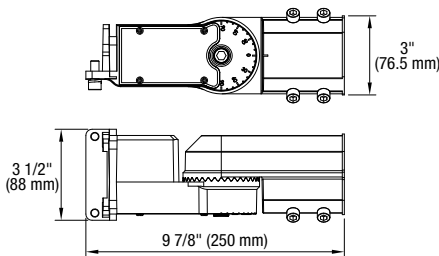

Project: _____ Type: _____

Drawn by: _____ Catalogue #: _____ Date: _____

Individual Spec Sheet

BRONZE SLIPFITTER

ORDERING INFORMATION

Order code: 68571
Model number: BRONZE SLIPFITTER
UPC: 069549017467
Case quantity: 1

PHYSICAL DATA

Type: Slipfitter
Material: Diecast aluminum
Length: 9 7/8" (250 mm)
Width: 3 1/2" (88 mm)
Height: 3" (76.5 mm)
Weight (lbs): 2.5

COMPATIBLE WITH

Order code	Model number
68547	FLBS-L1AM-W-4K-BR
68548	FLBS-L1AM-I-4K-BR
68549	FLBS-L2AM-W-4K-BR
68550	FLBS-L2AM-I-4K-BR
68551	FLBM-L3AM-W-4K-BR
68552	FLBM-L3AM-I-4K-BR
68553	FLBL-L4AM-W-4K-BR
68554	FLBL-L4AM-I-4K-BR
68555	FLBX-L5AM-W-4K-BR
68556	FLBX-L5AM-I-4K-BR
68557	FLBS-L1AM-W-5K-BR
68558	FLBS-L1AM-I-5K-BR
68559	FLBS-L2AM-W-5K-BR
68560	FLBS-L2AM-I-5K-BR
68561	FLBM-L3AM-W-5K-BR
68562	FLBM-L3AM-I-5K-BR
68563	FLBL-L4AM-W-5K-BR
68564	FLBL-L4AM-I-5K-BR
68565	FLBX-L5AM-W-5K-BR
68566	FLBX-L5AM-I-5K-BR
68567	FLBM-PS150M-W-3C-BR
68568	FLBX-PS300M-W-3C-BR

DIMENSIONS

Qty	Description	Price

I accept the specifications of the luminaire configuration mentioned above.

Name: _____
Company: _____
Signature: _____

Date: _____

Data is based upon tests performed in a controlled environment. Actual performance can vary depending on operating conditions.
All products are subject to change or may be discontinued any time without notice.