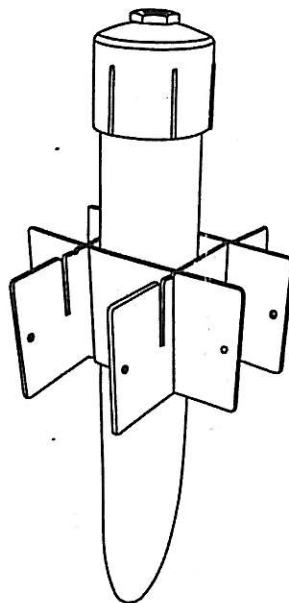

GP 12BL GROUND POST

WARNING: THIS PRODUCT CONTAINS CHEMICALS KNOWN TO THE STATE OF CALIFORNIA TO CAUSE CANCER, BIRTH DEFECTS, AND/OR OTHER REPRODUCTIVE HARM. THOROUGHLY WASH HANDS AFTER INSTALLING, HANDLING, CLEANING OR OTHERWISE TOUCHING THIS PRODUCT.

- **Listing:** UL Listed
- **Applications:** For 120 Volt or 12 Volt Garden fixture use.
- **Stabilizers:** Comes with a slide-on collar (stabilizer fins) ,which has 4 blades.
  Note: The stabilizer fins are ridged and strong also can be adjusted to the desired size by slicing the blades together for the Post/Stake to use.
- **Material:** Constructed of Corrosion and UV resistant 100% shatter resistant PVC Construction.
- **Dimensions:** The Post/Stake cap has a female 1/2" NPT threaded hole located on the top of it, and overall size is 20" in length.
- **Finish:** Black
- **To install fixture to this Post/Stake:** The cap has a female 1/2" threaded hole located on the top of it. This is where you will insert your fixture. Fixture must have a male 1/2" NPT.

Final Assembly

Hubbell Outdoor Lighting
701 MILLENNIUM BOULEVARD, GREENVILLE, SC 29607
PH: 864-678-1000
For more information visit our website: www.hubbelloutdoor.com