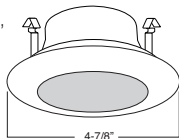

4-7/8"

2 HOUSING COMPATIBILITY GUIDE: