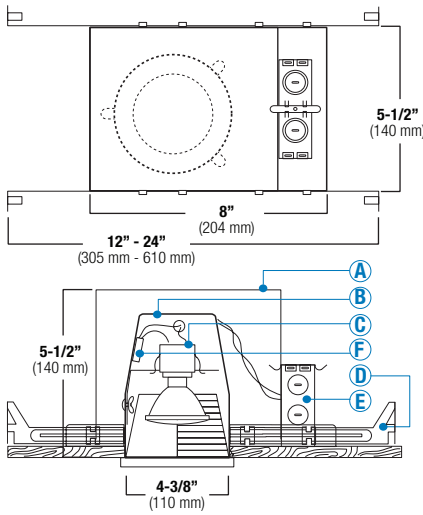

DESIGNED FOR 2" X 6" JOIST CONSTRUCTION

DESCRIPTION

Small aperture housing designed for new construction. Thermally protected, IC rated specification grade recessed housing. Accommodates up to 50W PAR20, R20, and A19 lamps. Furnished with preinstalled adjustable bar hangers. Junction box is provided with four 1/2" KOs, one 3/4" KO and four Romex knockouts with strain relief.

SPECIFICATION

A. OUTER HOUSING - Die formed aluminum construction for maximum heat dissipating air chamber on top of the housing. Junction box could be accessed from inside and outside housing.

B. INNER HOUSING - Die-formed, all aluminum construction for maximum heat dissipation and rust protection. Adjusts vertically in plaster frame to accommodate 1/2" to 1-3/8" ceilings.

C. SOCKET - Medium base screw shell porcelain socket preinstalled on adjustable mounting bracket is designed to allow usage of different lamp types, as well as proper and consistent lamp positioning.

D. BAR HANGERS - Preinstalled bar hangers allow housing to be positioned and locked at any point within a 24" joist span and can be shortened for 12" joists. They contain a double-headed real nail for secure attachment into the joist. Bar hanger nails are installed on a 20° downward angle for better contact, and the 90° pivoting mounting plate makes installation fast and accurate. Bar hangers can fit onto T-Bar spline with additional slots and holes for special mounting methods if necessary.

E. JUNCTION BOX - UL listed for through-branch circuit wiring and has four 1/2" KOs, one 3/4" KO and four Romex knockouts with true pry-out slots and strain clamps.

F. THERMAL PROTECTION - Standard thermal protection device guards against improper installation, overlampping and misuse of insulation material.