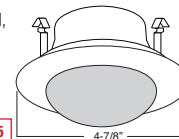

FOR WET LOCATION

TRIM:
WH, BK, SN, CP, CH,
PB, BZ