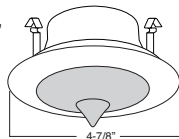

4-7/8"

2 HOUSING COMPATIBILITY GUIDE:

B438WH Designer Point Shower Lite

FOR WET LOCATION

TRIM:
WH, BK, SN, CP, CH,
PB, BZ

4-7/8"

2 HOUSING COMPATIBILITY GUIDE:

B439WH Smooth Frost Dome Shower Lite