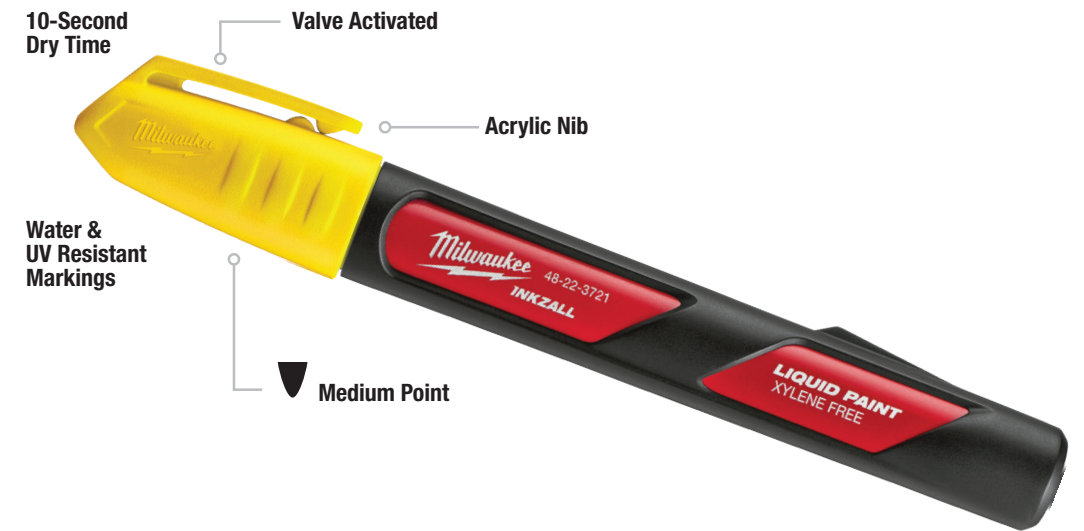

INKZALL™ METALLIC MARKERS

Visible On Dark Surfaces

Model #	Description
48-22-3121	2 Pc INKZALL™ Fine Point Silver Metallic Marker
48-22-3122	2 Pc INKZALL™ Fine Point Gold Metallic Marker
48-22-3123	2 Pc INKZALL™ Fine Point Silver/Gold Metallic Marker

INKZALL™ LIQUID PAINT MARKERS

**BLEED &
SMEAR
RESISTANT**

Marks on Surfaces up to 300°F

Model #	Description
48-22-3712	INKZALL™ Medium Point White Liquid Paint Marker
48-22-3722	INKZALL™ Medium Point Yellow Liquid Paint Marker
48-22-3711	INKZALL™ Medium Point White Liquid Paint Marker (Bulk 12 Pc)
48-22-3721	INKZALL™ Medium Point Yellow Liquid Paint Marker (Bulk 12 Pc)
48-22-3731	INKZALL™ Medium Point Black Liquid Paint Marker (Bulk 12 Pc)