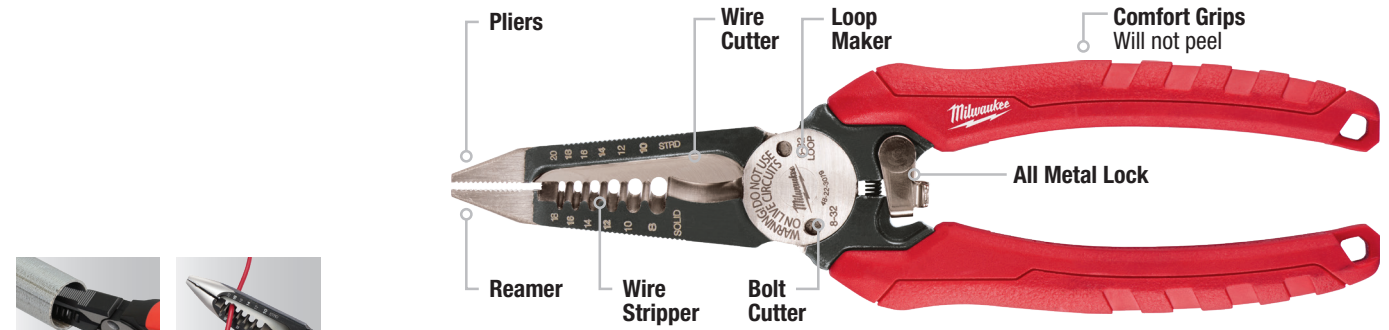

Tapered Nose

Also Available:
8" Diagonal Cutting Pliers
48-22-6508

Model #	Description
48-22-6106	6" Comfort Grip Diagonal Cutting Pliers
48-22-6107	7" Comfort Grip Diagonal Cutting Pliers
48-22-6108	8" Comfort Grip Diagonal Cutting Pliers
48-22-6508	8" Diagonal Cutting Pliers

6 IN 1 COMBINATION PLIERS

6IN1

Model #	Description	Wire Stripper
48-22-3079	6in1 Comfort Grip Combination Pliers	8-18 AWG Solid, 10-20 AWG Stranded

MULTI-FUNCTION

FAST, ONE-HANDED OPERATION

Model #	Description	Wire Stripper
48-22-6109	Wire Stripper	10-18 AWG Solid, 12-20 AWG Stranded
48-22-6579	Multi-Purpose Wire Stripper with Crimper	10-20 AWG Solid, 12-22 AWG Stranded