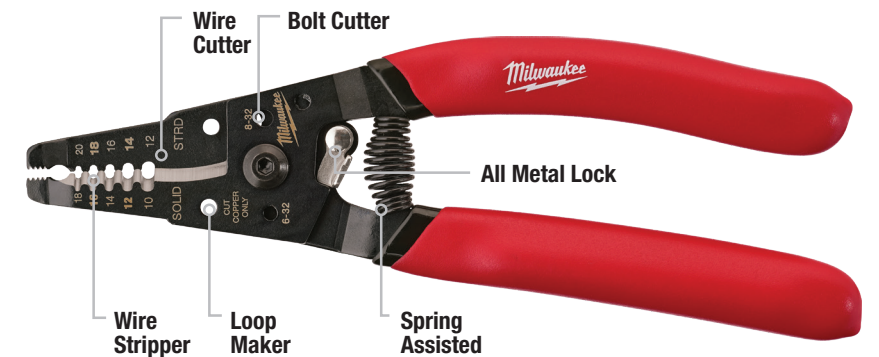

LINEMAN'S PLIERS

**MAXIMUM LEVERAGE.
EASIER CUTS.***

Easily Cuts #2 ACSR
* When compared to other ACSR cutting lineman pliers

Model #	Description
48-22-6100	Comfort Grip High-Leverage Lineman's Pliers with Crimper
48-22-6500	High-Leverage Lineman's Pliers with Crimper
48-22-6502	High-Leverage Lineman's Pliers
48-22-6503	High-Leverage Lineman's Pliers with Thread Cleaner

2" Gripping Nose

Also Available:
8" Long Nose Pliers
48-22-6501

Model #	Description
48-22-6101	8" Comfort Grip Long Nose Pliers
48-22-6501	8" Long Nose Pliers

DIAGONAL PLIERS

UP TO 2X MORE CUTS IRON-CARBIDE EDGE

Tapered Nose

Also Available:
8" Diagonal Cutting Pliers
48-22-6508

Model #	Description
48-22-6106	6" Comfort Grip Diagonal Cutting Pliers
48-22-6107	7" Comfort Grip Diagonal Cutting Pliers
48-22-6108	8" Comfort Grip Diagonal Cutting Pliers
48-22-6508	8" Diagonal Cutting Pliers

6 IN 1 COMBINATION PLIERS

6IN1

Model #	Description	Wire Stripper
48-22-3079	6in1 Comfort Grip Combination Pliers	8-18 AWG Solid, 10-20 AWG Stranded

MULTI-FUNCTION

FAST, ONE-HANDED OPERATION

Model #	Description	Wire Stripper
48-22-6109	Wire Stripper	10-18 AWG Solid, 12-20 AWG Stranded
48-22-6579	Multi-Purpose Wire Stripper with Crimper	10-20 AWG Solid, 12-22 AWG Stranded