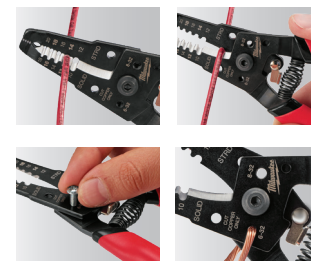

LINEMAN'S PLIERS

**MAXIMUM LEVERAGE.
EASIER CUTS.***

Easily Cuts #2 ACSR
* When compared to other ACSR cutting lineman pliers

Model #	Description
48-22-6100	Comfort Grip High-Leverage Lineman's Pliers with Crimper
48-22-6500	High-Leverage Lineman's Pliers with Crimper
48-22-6502	High-Leverage Lineman's Pliers
48-22-6503	High-Leverage Lineman's Pliers with Thread Cleaner

6 IN 1 COMBINATION PLIERS

6IN1

Model #	Description	Wire Stripper
48-22-3079	6in1 Comfort Grip Combination Pliers	8-18 AWG Solid, 10-20 AWG Stranded

MULTI-FUNCTION

FAST, ONE-HANDED OPERATION

Model #	Description	Wire Stripper
48-22-6109	Wire Stripper	10-18 AWG Solid, 12-20 AWG Stranded
48-22-6579	Multi-Purpose Wire Stripper with Crimper	10-20 AWG Solid, 12-22 AWG Stranded