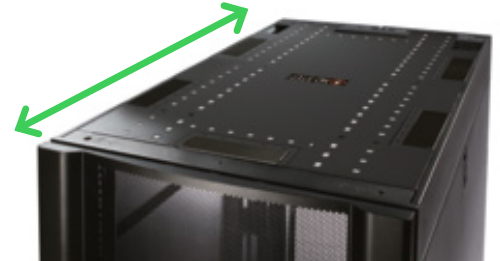

NetShelter SX Enclosures Selection

Applications for height

- 12, 18, and 24U enclosures — Remote offices and small spaces.
- 42U enclosures — Standard height used globally, designed to fit through standard doorways.
- 45U enclosures — Enclosures with additional U-spaces for environments that standardize on a 45U, 7 ft. (213 cm) enclosure height.
- 48, and 52U enclosures — More U-spaces for more equipment in the same footprint.

Applications for width

- 24 in. (600 mm) wide enclosures are the standard for most server applications. For higher densities, a deeper enclosure may be required.
- 30 in. (750 mm) wide enclosures offer more space for high-capacity cable management and power distribution. Typically, wider enclosures are used for networking applications but the extra side space is often requested in blade server applications.

Applications for depth

- 32.5 in. (825 mm) is the preferred depth for AV equipment. 42 in. (1070 mm) is the standard depth and meets most low- to medium-density applications.
- 48 in. (1200 mm) deep enclosures are becoming the new standard because of increasing server depth crowding cable and power space.

NetShelter 6U Low-Profile Wall-mount Enclosures and Micro Data Centers

APC Wall Mount Micro Data Center is an innovative new way to deploy server and networking equipment at the Edge. The unique low-profile design enables large depth devices to be wall mounted in a compact, and less intrusive form factor than traditional wall mount cabinets.