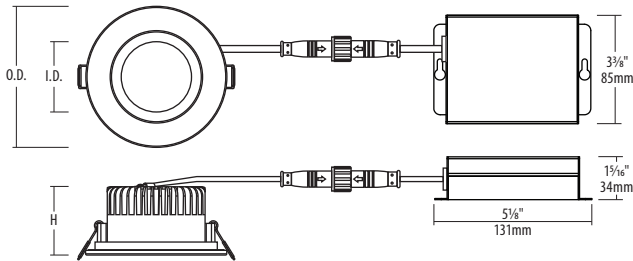

QuickShip In-Stock

In-Stock products ship within two business days of an order being released.*

SPECIFICATION	
Application	Ceiling Recess Mount
Approved Location	Wet / Insulated Ceilings / Indoor / Outdoor
Beam Angle	75° / 80°
CCT	RGB + Tunable White (2700 K - 5000 K)
Certification	cETLus
Class II	Yes
Color	WH
CRI	90
Dimming	Yes
Dimming Tech	Wi-Fi Dimming (via WiZ App)
Hole Cut	4": Ø 4¼" (108mm) 6": Ø 6¼" (159mm)
Input	100-135V AC, 60Hz
Lumens	4": up to 900 6": up to 1525
Lumens per Watt	Up to 95
Power Factor	>0.9
Projected Life	70% @ 50,000 hrs
Warranty	3-Year
Wattage	12W / 16W

Size	O.D.	I.D.	H
SLMB4	4¾" (121mm)	2¾" (60mm)	2¼" (59mm)
SLMB6	6¼" (173mm)	4¼" (106mm)	3¼" (78mm)

Ordering Guide

Trim Size

SLMB -RGBTW-WZ-WH

4: 4"
6: 6"

works with Google Assistant

WORKS WITH alexa

works with Siri Shortcuts