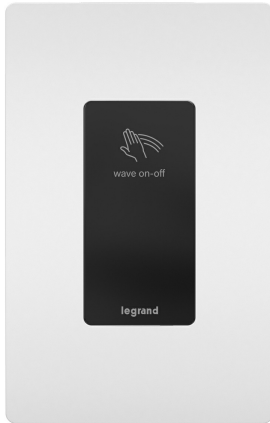

radiant Collection
radiant 20A Wave® Switch
Part No. RSWW203

When it comes to lighting control, it's time to keep your hands...or at least their messes...to yourself.

Thanks to Legrand's innovative touchless technology, this sleek switch lets you turn lights on or off with a simple wave for the germ-and-worry solution that's perfect for any home's entryway or kitchen, as well as for shared spaces like offices, hotels and more. Wave "hello" to cleaner, more convenient control for cleaner, more convenient spaces. Made exclusively for use with the screwless Wall Plates from the radiant® Collection, sold separately.

Features & Benefits

Features innovative touchless control for a convenient, germ-free way to turn on lights...all it takes is a simple wave

Installs easily in 15 minutes or less, fitting into an existing electrical box. Usable in both single-pole and 3-way applications

Adjust the internal sensor to respond to movement from 1 to 6 inches from the switch face to fit your space and needs

Complete the look with a sleek, screwless radiant® Wall Plate, and coordinate with other designer switches and outlets available from the radiant® Collection