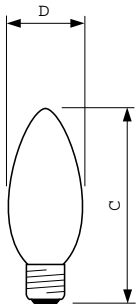

Product data

General information	
Cap-Base	E26 [Single Contact Medium Screw]
Operating Position	Base Down +/- 90 D [Base Down +/- 90 D]
Main Application	Decorative
Gas Filling	Gas
Rated Lifetime (Hours)	2000 h

Light technical	
Luminous Flux (Nom)	266 lm

Operating and electrical	
Power (Rated) (Nom)	40 W
Voltage (Nom)	120 V

Mechanical and housing	
Bulb Finish	Clear

Cap-Base Information	Brass [Brass Base]
Filament Shape	C-7A [Ring]
Bulb Shape	B13 [B13 (B13)]

Product data	
Order product name	BC40ETC/D/LL 6/2PK
EAN/UPC - Product	50046677129267
Order code	129262
Numerator - Quantity Per Pack	1
Numerator - Packs per outer box	6
Material Nr. (12NC)	925169736301
Net Weight (Piece)	0.020 kg

DuraMax Deco Blunt Tip

Dimensional drawing

Product

BC40ETC/D/LL 6/2PK

BC40ETC/D/LL 6/2PK