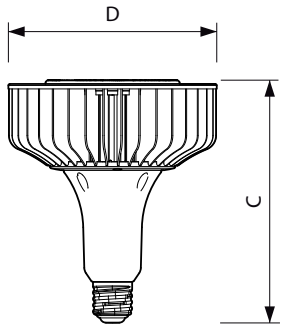

### Product data

General Information	
Cap-Base	EX39 [ Exclusionary Mogul Screw]
EU RoHS compliant	Yes
Nominal Lifetime (Nom)	50000 h
Switching Cycle	50000X
Technical Type	165-400W
Light Technical	
Color Code	740 [ CCT of 4000K]
Beam Angle (Nom)	60 °
Luminous Flux (Nom)	20000 lm
Color Designation	Cool White (CW)
Correlated Color Temperature (Nom)	4000 K
Luminous Efficacy (rated) (Nom)	121.21 lm/W
Color Consistency	ANSI 4000K
Color Rendering Index (Nom)	70
LLMF At End Of Nominal Lifetime (Nom)	70 %
Operating and Electrical	
Input Frequency	50 to 60 Hz
Power (Rated) (Nom)	165 W
Lamp Current (Nom)	3650 mA
Wattage Equivalent	400 W

## Dimensional drawing

**Bulb 135W-400W 16000lm 60D 4000K E39XND**

Product	D	C
165HB/LED/740/ND NB DL 2/1	209.7 mm	245.7 mm