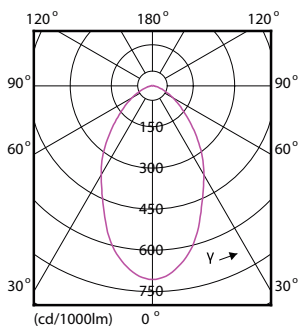

## Dimensional drawing

**Bulb 135W-400W 16000lm 60D 4000K E39XND**

Product	D	C
165HB/LED/740/ND NB DL 2/1	209.7 mm	245.7 mm

## Photometric data

**NAM Highbay 165W-400W 4000K 60D E39X DL**

**NAM Highbay 165W EX39 4000K 60-120D NB WB DL**

**NAM Highbay 165W EX39 4000K 60D NB DL**