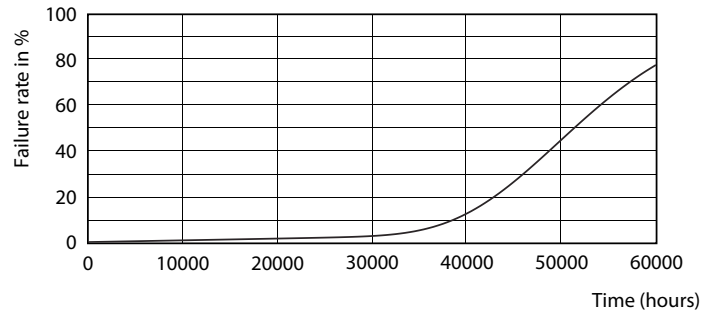

LED Highbay

Lifetime

NAM Highbay 165W EX39 4000K 60-120D DL UDL