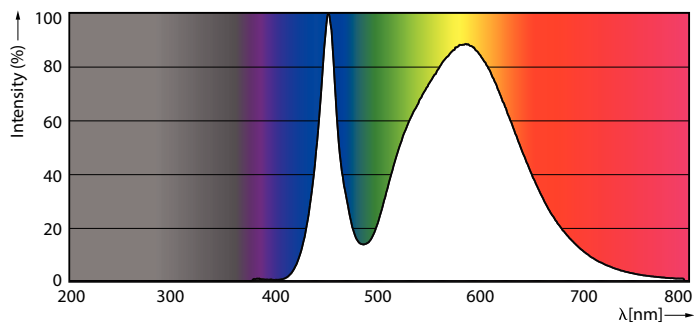

NAM Highbay 165W EX39 4000K 60-120D NB WB DL