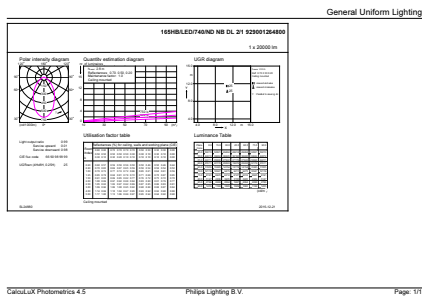

Photometric data

NAM Highbay 165W-400W 4000K 60D E39X DL