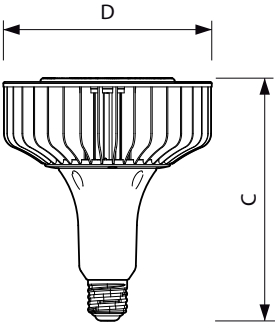

### Product data

General Information	
Cap-Base	EX39 [ Exclusionary Mogul Screw]
EU RoHS compliant	Yes
Nominal Lifetime (Nom)	50000 h
Switching Cycle	50000X
Technical Type	165-400W
Light Technical	
Color Code	841 [ CCT of 4100K (841)]
Beam Angle (Nom)	60 °
Luminous Flux (Nom)	19000 lm
Color Designation	Cool White (CW)
Correlated Color Temperature (Nom)	4000 K
Luminous Efficacy (rated) (Nom)	115.15 lm/W
Color Consistency	ANSI 4000K
Color Rendering Index (Nom)	80
LLMF At End Of Nominal Lifetime (Nom)	70 %
Operating and Electrical	
Input Frequency	50 to 60 Hz
Power (Rated) (Nom)	165 W
Lamp Current (Nom)	3650 mA
Wattage Equivalent	400 W

Starting Time (Nom)	0.5 s
Warm Up Time to 60% Light (Nom)	0.5 s
UL Type	Type A - works on ballast
Power Factor (Nom)	0.6
Temperature	
T-Case Maximum (Nom)	85 °C
Controls and Dimming	
Dimmable	No
Mechanical and Housing	
Bulb Shape	Others
Approval and Application	
Energy Efficiency Label (EEL)	Not applicable
Energy Consumption kWh/1000 h	- kWh
Product Data	
Order product name	165HB/LED/840/ND NB UDL 2/1
EAN/UPC - Product	046677465650
Order code	465658
Numerator - Quantity Per Pack	1

## Dimensional drawing

Bulb 135W-400W 16000lm 60D 4000K E39XND

Product	D	C
165HB/LED/840/ND NB UDL 2/1	209.7 mm	245.7 mm