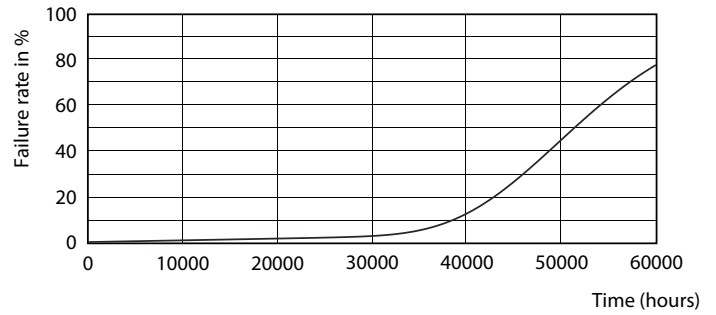

LED Highbay

Lifetime

NAM Highbay 165W EX39 4000K 60-120D DL UDL