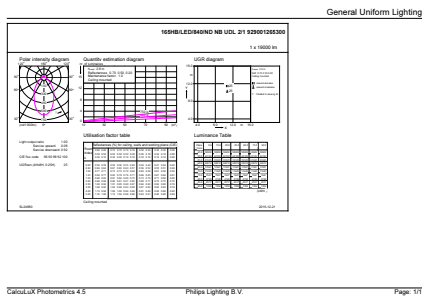

Photometric data

NAM Highbay 165W-400W 4000K 60D E39X UDL