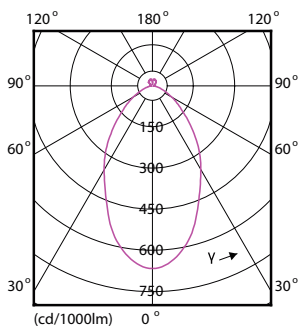

## Dimensional drawing

Bulb 135W-400W 16000lm 60D 4000K E39XND

Product	D	C
165HB/LED/840/ND NB UDL 2/1	209.7 mm	245.7 mm

## Photometric data

NAM Highbay 165W-400W 4000K 60D E39X UDL

NAM Highbay 165W EX39 4000K 60-120D NB WB UDL

NAM Highbay 165W EX39 4000K 60D NB UDL