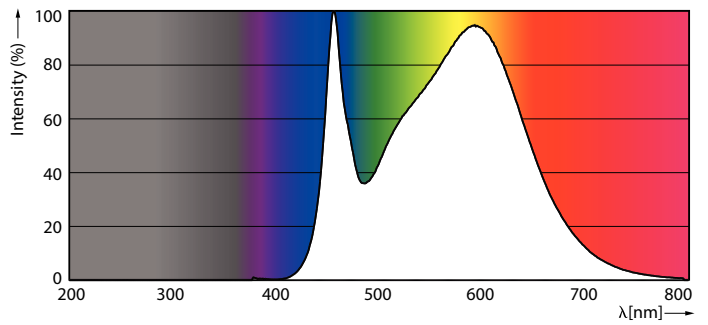

Photometric data

NAM Highbay 165W EX39 4000K 60-120D NB WB UDL