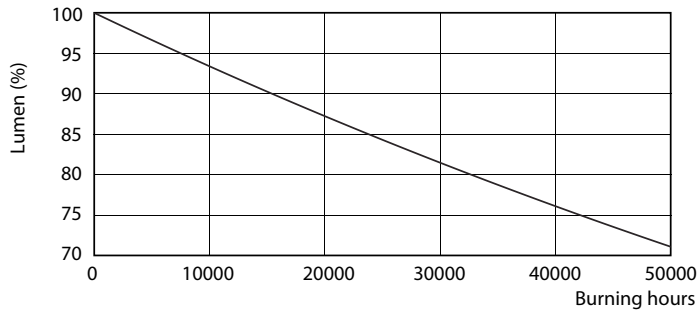

LED Highbay

Lifetime

NAM Highbay 165W EX39 4000K 60-120D DL UDL