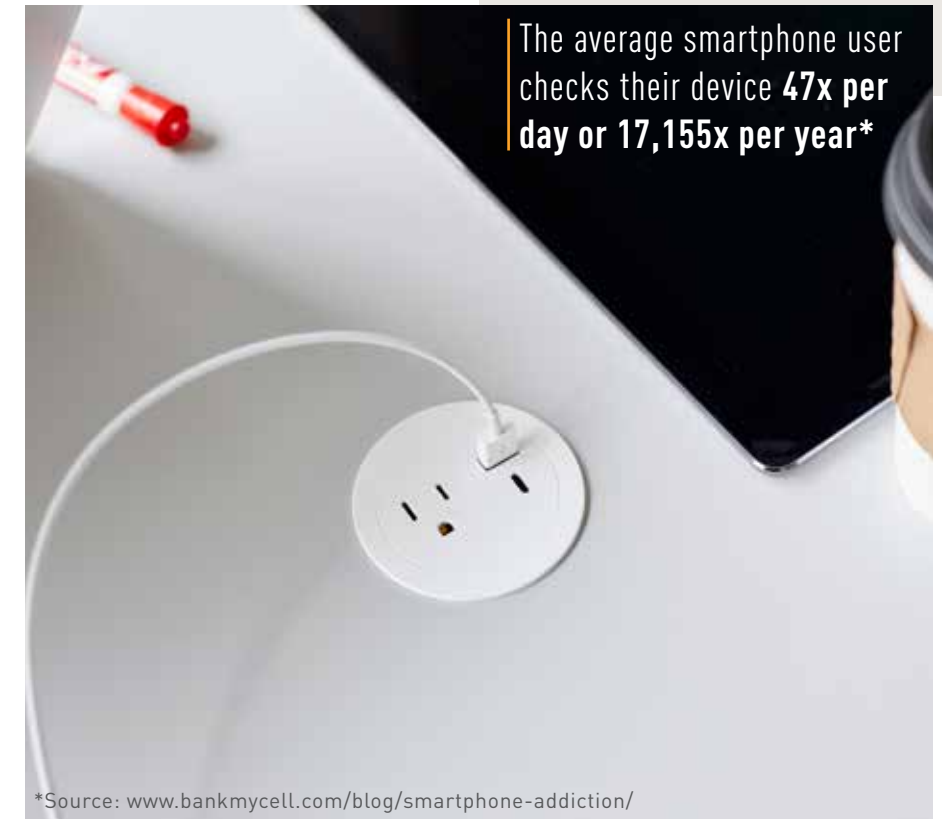

Available in white, black or nickel.

- Power outlet with USB-A & USB-C ports
- Only USB-A & USB-C ports
- All versions are spill water rated for use on tabletops

The average smartphone user checks their device **47x per day** or **17,155x per year***