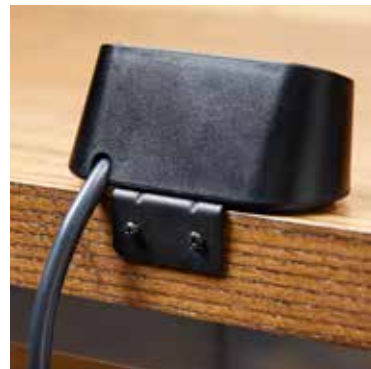

USB TYPE-A

The standard flat, rectangular port that is most commonly used

USB TYPE-C

The new, smaller port being adopted by mobile device manufacturers with an easy-to-use reversible design

POWER

within reach.

DESKTOP POWER CENTER SLIM

Bring power and charging right up to desks and tabletops. Desktop Power Centers are a smart, simple way of adding power and charging. The units mount directly to surfaces and keep unsightly cord clutter from overwhelming the space. Elegant designs and colors blend in nicely with any environment and the furniture within it.

SEAMLESS AND SMALL

without compromising on power.

ROUND FURNITURE POWER CENTERS

Round Furniture Power Centers offer all the power and charging that you need in a small, flush design that blends right in. Perfect for tables and upholstered furniture, these easy-to-install units bring people the convenience of outlets and USB charging ports in a subtle, stylish way.