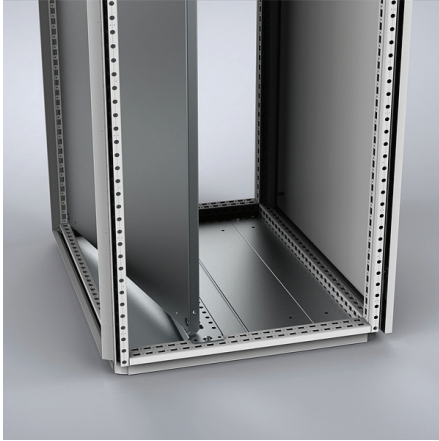

MPH

Mounting plate hinge kit

Description: Allows the mounting plate to be opened up to 105°.

Pack quantity: 1 complete kit with accessories for one mounting plate.

Mounting requirements: Always use in combination with the CB carrier bar.