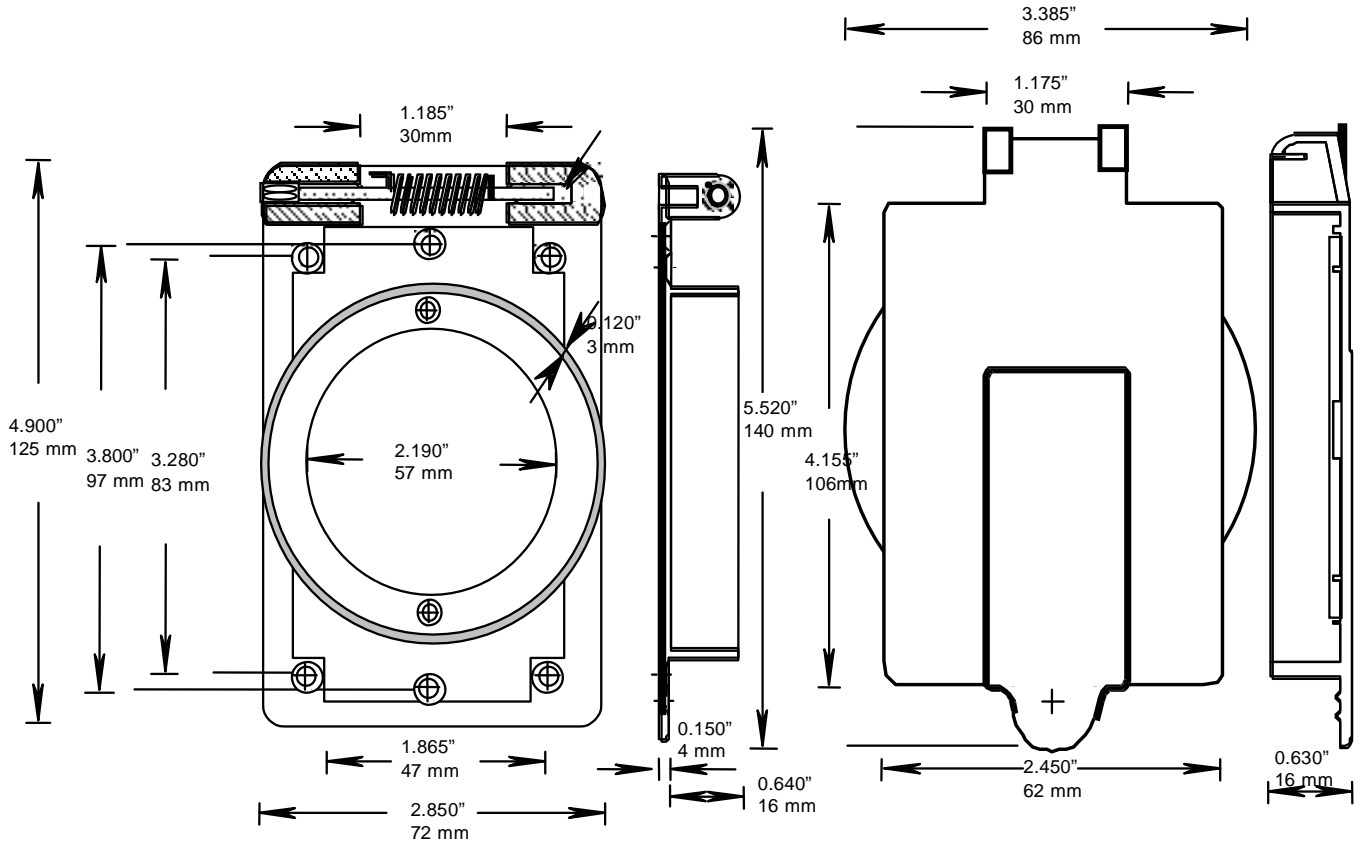

RIGID PVC CONDUIT FITTINGS

WTL50 SINGLE GANG SINGLE RECEPTACLE
50 AMP COVERS, 077951

ISSUE DATE:
DATE D'EMISSION: 2007 06 30

SUPERCEDES:
REPLACE: 2001 02 28

2

PARTS LIST:

072837 (1), W SERIES BASE GASKET

072836 (1), W SERIES COVER GASKET

172652 (4), 6-32 X 17/32 QUADREX SCREWS

072544 (1), BRASS HINGE PINS

072548 (1), TORSION SPRING