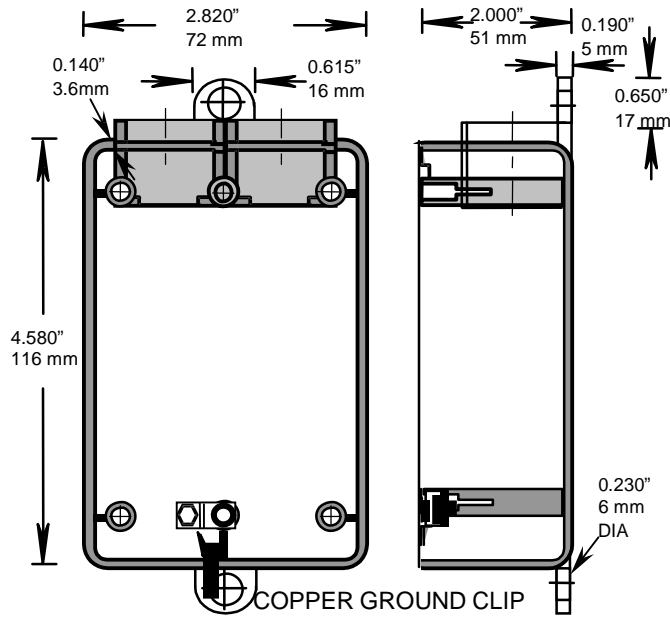

RIGID PVC CONDUIT FITTINGS

ISSUE DATE:
DATE D'EMISSION: 2004 08 15

FSS SINGLE GANG BOXES

SUPERCEDES:
REPLACE: 2004 06 15

3

PRODUCT CODE	PART NUMBER	VOLUME	
		(cubic in)	(cubic mm)
077604	FSS-10	17.0	278.8
077605	FSS-15	17.0	278.8
178164*	FSS-05	17.0	278.8

INSERTS AND GROUND CLIP

DESCRIPTION	PART NUMBER	SIZE	QUANTITY
REGULAR INSERT	072537	6-32	5
COLLAR INSERT	072536	6-32	1
SCREW(HEXHEAD COMB)WITH GROUND CLIP	072512	10-32 X 5/16	1