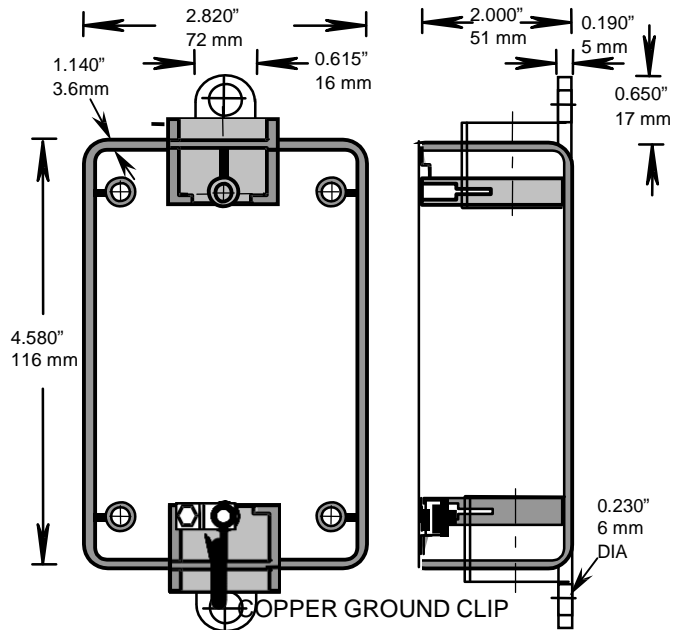

RIGID PVC CONDUIT FITTINGS

ISSUE DATE:
DATE D'EMISSION: 2004 06 15

FSC SINGLE GANG BOXES

SUPERCEDES:
REPLACE: 2001 02 28

PRODUCT CODE	PART NUMBER	VOLUME	
		(cubic in)	(cubic mm)
077607	FSC-10	17.0	278.8
077608	FSC-15	17.0	278.8
178163	FSC-05	17.0	278.8

INSERTS AND GROUND CLIP

DESCRIPTION	PART NUMBER	SIZE	QUANTITY
REGULAR INSERT	072537	6-32	5
COLLAR INSERT	072536	6-32	1
SCREW(HEXHEAD COMB)WITH GROUND CLIP	072512	10-32 X 5/16	1

* Kraloy Logo