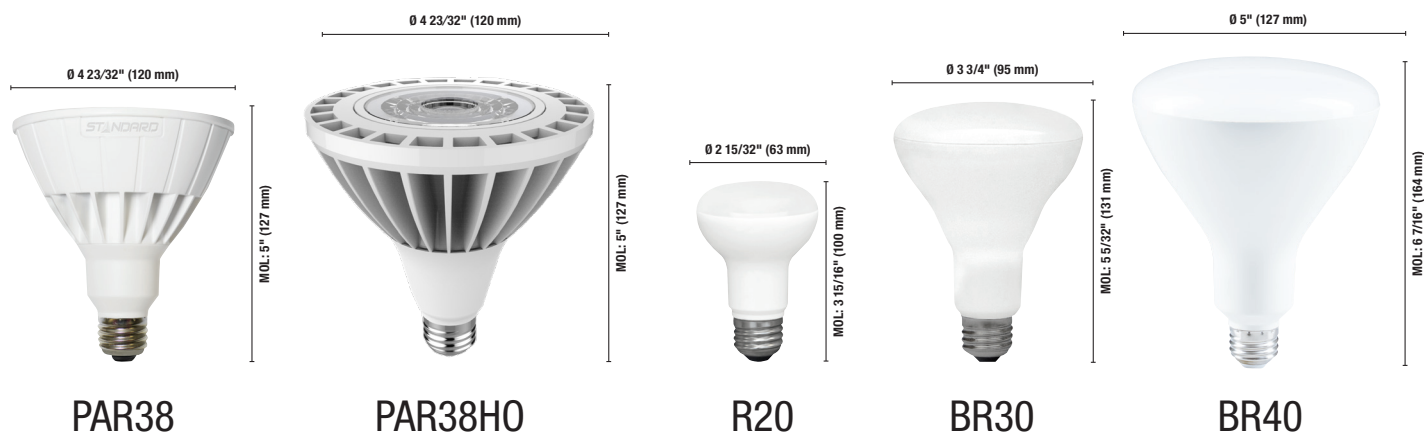

Order code	Description	Watts (W)	Base	Volts (VAC)	Color temp. (K)	CRI	Life L70 (hrs)	Lumen output (lm)	Beam angle (°)	CBCP (cd)	Traditional equivalent (W)	Case qty (inner/master)

PAR38

63977	LED/P38/15W/27K/25/STD	15	E26	120	2 700	92	40 000	1 138	25	3 278	100	1/6
63978	LED/P38/15W/27K/40/STD	15	E26	120	2 700	92	40 000	1 138	40	1 953	100	1/6
63979	LED/P38/15W/30K/25/STD	15	E26	120	3 000	94	40 000	1 115	25	3 445	100	1/6
63980	LED/P38/15W/30K/40/STD	15	E26	120	3 000	94	40 000	1 115	40	1 815	100	1/6
63981	LED/P38/15W/40K/25/STD	15	E26	120	4 000	94	40 000	1 215	25	3 807	100	1/6
63982	LED/P38/15W/40K/40/STD	15	E26	120	4 000	94	40 000	1 215	40	1 989	100	1/6
63983	LED/P38/15W/50K/25/STD	15	E26	120	5 000	96	40 000	1 172	25	3 837	100	1/6
63984	LED/P38/15W/50K/40/STD	15	E26	120	5 000	96	40 000	1 172	40	1 913	100	1/6

PAR38HO

67908	P38HO/27W/27K/40/120-277/STD	27	E26	120-277V	2 700	80	50 000	2 800	40	3 272	250	1/6
67909	P38HO/27W/30K/40/120-277/STD	27	E26	120-277V	3 000	80	50 000	3 000	40	3 272	250	1/6
67910	P38HO/27W/35K/40/120-277/STD	27	E26	120-277V	3 500	80	50 000	3 000	40	3 272	250	1/6
67911	P38HO/27W/40K/40/120-277/STD	27	E26	120-277V	4 000	80	50 000	3 000	40	3 272	250	1/6
67912	P38HO/27W/50K/40/120-277/STD	27	E26	120-277V	5 000	80	50 000	3 000	40	3 272	250	1/6
67913	P38HO/27W/27K/25/120-277/STD	27	E26	120-277V	2 700	80	50 000	2 800	25	7 893	250	1/6
67914	P38HO/27W/30K/25/120-277/STD	27	E26	120-277V	3 000	80	50 000	3 000	25	7 893	250	1/6
67915	P38HO/27W/35K/25/120-277/STD	27	E26	120-277V	3 500	80	50 000	3 000	25	7 893	250	1/6
67916	P38HO/27W/40K/25/120-277/STD	27	E26	120-277V	4 000	80	50 000	3 000	25	7 893	250	1/6
67917	P38HO/27W/50K/25/120-277/STD	27	E26	120-277V	5 000	80	50 000	3 000	25	7 893	250	1/6
67918	P38HO/27W/27K/15/120-277/STD	27	E26	120-277V	2 700	80	50 000	2 800	15	17 684	250	1/6
67919	P38HO/27W/30K/15/120-277/STD	27	E26	120-277V	3 000	80	50 000	3 000	15	17 684	250	1/6
67920	P38HO/27W/35K/15/120-277/STD	27	E26	120-277V	3 500	80	50 000	3 000	15	17 684	250	1/6
67921	P38HO/27W/40K/15/120-277/STD	27	E26	120-277V	4 000	80	50 000	3 000	15	17 684	250	1/6
67922	P38HO/27W/50K/15/120-277/STD	27	E26	120-277V	5 000	80	50 000	3 000	15	17 684	250	1/6

R20

64964²	LED/R20/S2/6.5W/27K/STD	6.5	E26	120	2 700	83	25 000	525	107	180	50	6/24

BR30

64965²	LED/BR30/S2/8W/27K/STD	8	E26	120	2 700	84	25 000	650	105	220	65	6/24
64966²	LED/BR30/S2/8W/40K/STD	8	E26	120	4 000	82	25 000	700	105	240	65	6/24

BR40

66032²	LED/BR40/S2/16.5W/27K/STD	16.5	E26	120	2 700	82	25 000	1 252	103	445	85	6/24

Lumen values are derived from photometric testing
For a complete list of compatible dimmers and ENERGY STAR qualified products, please visit www.standardpro.com
¹ Not Energy Star