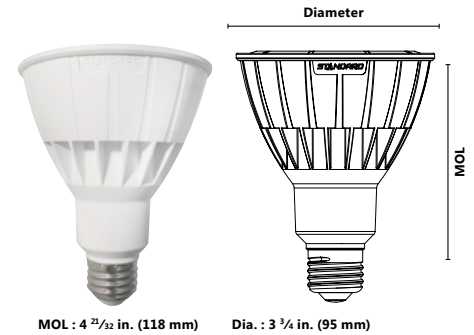

Date: _____
 In hands date of project: _____
 Project name/Number: _____
 Name of distributor: _____
 Client #: _____
 Name of end user: _____

ORDERING INFORMATION

Order code: 63963
 Description: LED/P30L/10W/30K/40/STD
 UPC: 69549639638
 Case quantity: 6

PERFORMANCE DATA

Shape: PAR30LN
 Base: E26
 Wattage (W): 10
 Lamp voltage (VAC): 120
 Colour temperature (K)**: 3 000
 Average life (L70 hours): 40 000
 Initial lumens (lm)*: 848
 Initial lumens per watt (lm/W): 85
 CRI: 94
 R9: 67
 Beam angle (°): 40
 CBCP: 1 482
 Power factor: 0.94
 Operating temperature range: - 40 °C / - 40 °F to 40 °C / 104 °F