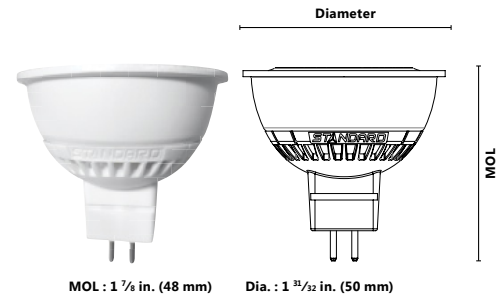

Date: _____
 In hands date of project: _____
 Project name/Number: _____
 Name of distributor: _____
 Client #: _____
 Name of end user: _____

ORDERING INFORMATION

Order code: 64008
 Description: LED/MR16/6.5W/30K/38/STD
 UPC: 69549640085
 Case quantity: 24

PERFORMANCE DATA

Shape: MR16
 Base: GU5.3
 Wattage (W): 6.5
 Lamp voltage (VAC): 12
 Colour temperature (K)**: 3 000
 Average life (L70 hours): 40 000
 Initial lumens (lm)*: 595
 Initial lumens per watt (lm/W): 91
 CRI: 83
 R9: 13
 Beam angle (°): 38
 CBCP: 1 213
 Power factor: 0.80
 Operating temperature range: - 40 °C / - 40 °F to 40 °C / 104 °F