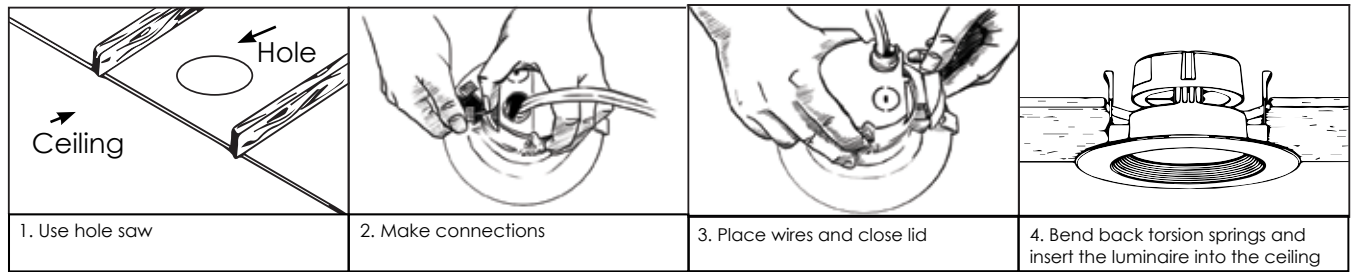

Presto LED Downlight

With an integrated driver and junction box, the Presto LED Downlight is an all-in-one product that will fit seamlessly into all residential lighting applications. The base model is complete with a white baffle finish, but this line also offers customizable trims made of stamped metal that will enhance the look of the luminaire, creating a sophisticated look tailored to your decor.

- Light weight
- Recessed look – significantly reduces glare

Revolutionizing how Downlights are installed!

4 Easy Steps

Order code	Description	Watts (W)	Colour	Volts (VAC)	Colour temp. (K)	CRI	Average life ¹ (hrs)	Initial lumens ² (lm)	Traditional equivalent (W)	Beam angle (°)	Dimmable ³ (Yes/No)	Case qty
------------	-------------	-----------	--------	-------------	------------------	-----	---------------------------------	----------------------------------	----------------------------	----------------	--------------------------------	----------