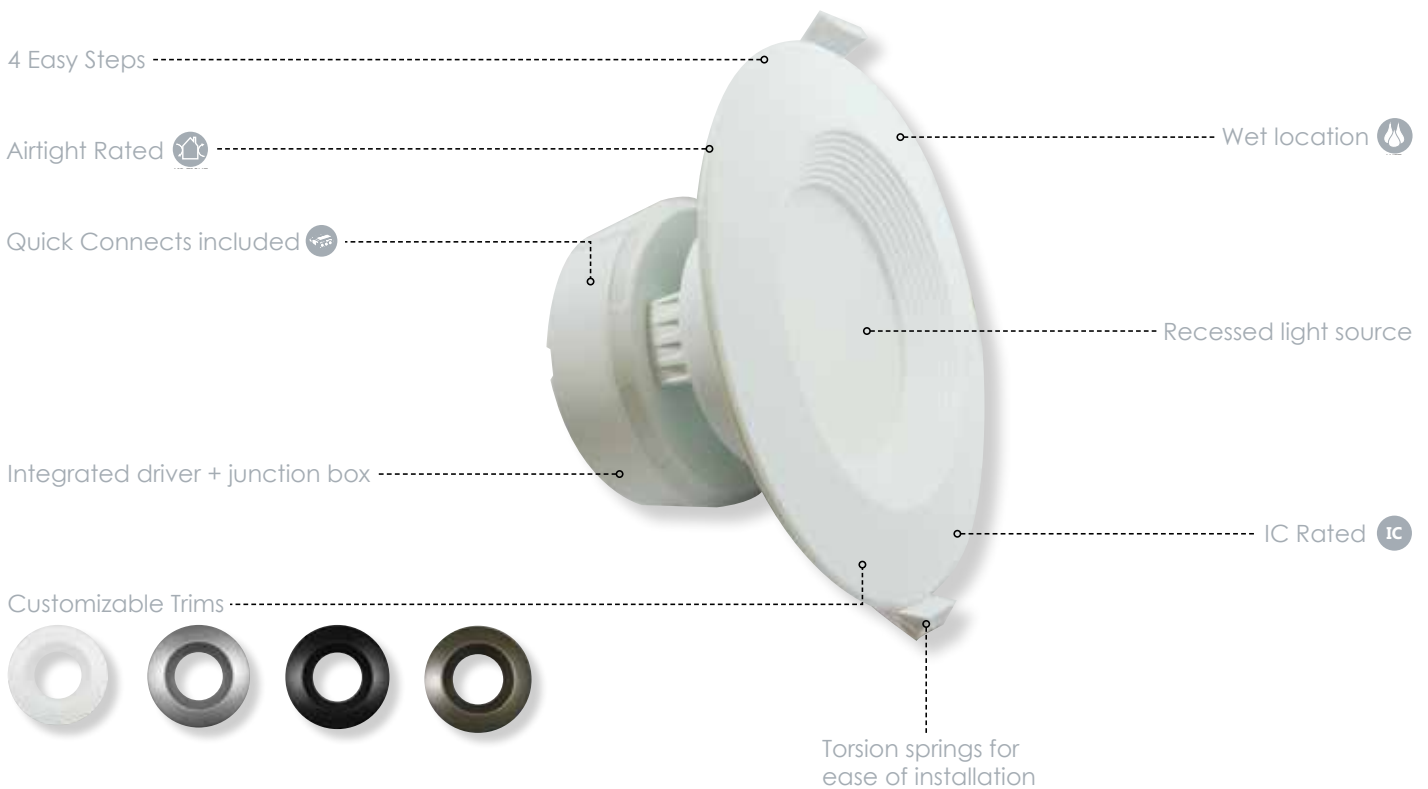

Presto LED Downlight

With an integrated driver and junction box, the Presto LED Downlight is an all-in-one product that will fit seamlessly into all residential lighting applications. The base model is complete with a white baffle finish, but this line also offers customizable trims made of stamped metal that will enhance the look of the luminaire, creating a sophisticated look tailored to your decor.

- Light weight
- Recessed look – significantly reduces glare

Revolutionizing how Downlights are installed!

4 Easy Steps

Order code	Description	Watts (W)	Colour	Volts (VAC)	Colour temp. (K)	CRI	Average life ¹ (hrs)	Initial lumens ² (lm)	Traditional equivalent (W)	Beam angle (°)	Dimmable ³ (Yes/No)	Case qty
------------	-------------	-----------	--------	-------------	------------------	-----	---------------------------------	----------------------------------	----------------------------	----------------	--------------------------------	----------

4" Downlight

MOL: 3 3/16 in. (80 mm) DIA: 5 11/16 in. (145 mm)

64326	LED/PRESTO/DL4ID/7W/27K/STD	7	White Baffle	120	2 700	81	40 000	590	50	107	Y	1/6
64327	LED/PRESTO/DL4ID/7W/30K/STD	7	White Baffle	120	3 000	82	40 000	630	50	108	Y	1/6
64328	LED/PRESTO/DL4ID/7W/40K/STD	7	White Baffle	120	4 000	83	40 000	638	50	108	Y	1/6

6" Downlight

MOL: 3 1/2 in. (90 mm) DIA: 7 1/2 in. (190 mm)

64329	LED/PRESTO/DL6ID/9W/30K/STD	9	White Baffle	120	3 000	82	40 000	805	65	109	Y	1/6
64330	LED/PRESTO/DL6ID/9W/40K/STD	9	White Baffle	120	4 000	83	40 000	835	65	110	Y	1/6