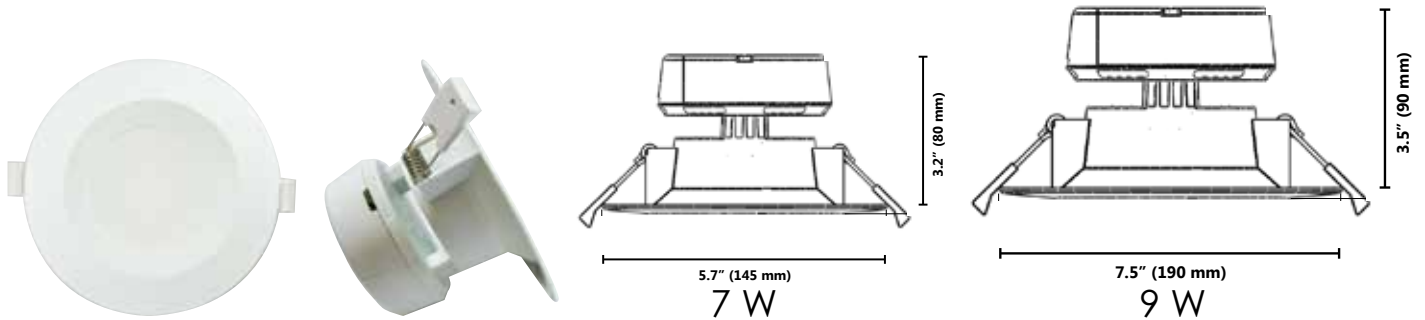

Presto LED Downlight

With an integrated driver and junction box, the Presto LED Downlight is an all-in-one product that will fit seamlessly into all residential lighting applications. The base model is complete with a white baffle finish, but this line also offers customizable trims made of stamped metal that will enhance the look of the luminaire, creating a sophisticated look tailored to your decor.

- Light weight
- Recessed look – significantly reduces glare

Revolutionizing how Downlights are installed!

4 Easy Steps

Order code	Description	Watts (W)	Colour	Volts (VAC)	Colour temp. (K)	CRI	Average life ¹ (hrs)	Initial lumens ² (lm)	Traditional equivalent (W)	Beam angle (°)	Dimmable ³ (Yes/No)	Case qty
------------	-------------	-----------	--------	-------------	------------------	-----	---------------------------------	----------------------------------	----------------------------	----------------	--------------------------------	----------

4" Downlight

MOL: 3 3/16 in. (80 mm) DIA: 5 11/16 in. (145 mm)

64326	LED/PRESTO/DL4ID/7W/27K/STD	7	White Baffle	120	2 700	81	40 000	590	50	107	Y	1/6
64327	LED/PRESTO/DL4ID/7W/30K/STD	7	White Baffle	120	3 000	82	40 000	630	50	108	Y	1/6
64328	LED/PRESTO/DL4ID/7W/40K/STD	7	White Baffle	120	4 000	83	40 000	638	50	108	Y	1/6

6" Downlight

MOL: 3 1/2 in. (90 mm) DIA: 7 1/2 in. (190 mm)

64329	LED/PRESTO/DL6ID/9W/30K/STD	9	White Baffle	120	3 000	82	40 000	805	65	109	Y	1/6
64330	LED/PRESTO/DL6ID/9W/40K/STD	9	White Baffle	120	4 000	83	40 000	835	65	110	Y	1/6