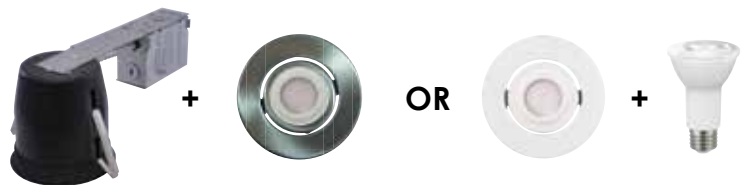

Recessed Fixtures

The E-Lume™ Recessed Fixtures line is composed of airtight housings and of a variety of trims, offering different designs and finishes.

4 1/4" Housings

04

Order code	Description	Opening diameter (in.)	Volts (VAC)	Socket	Case qty (master)
Remodeler - IC Airtight					
64359 ^{2,4}	RF4in/REM0D/IC/LED/E26/ELUME	4 1/4	120	E26	6
64360 ^{1,4}	RF4in/REM0D/IC/LED/GU10/ELUME	4 1/4	120	GU10	6
New Construction - IC Airtight					
64361 ^{1,4}	RF4in/NC/IC/NOBOX/LED/GU10/ELUME	4 1/4	120	GU10	6
64362 ^{2,4}	RF4in/NC/IC/NOBOX/LED/E26/ELUME	4 1/4	120	E26	6
New Construction - IC Airtight					
64363 ³	RF4in/NC/IC/E26/ELUME	4 1/4	120	E26	6
64364 ³	RF4in/NC/IC/GU10/ELUME	4 1/4	120	GU10	6

4 1/4" Shower Trims

Compatible Lamp² (MR16 GU10, MR16 E26, PAR16)

Order code	Description	Finish	Rotation angle (°)	Case qty (master)
Shower				
64386 ¹	RF4/TRIM/SWR/BR.NKL/MR16/ELUME	Brushed Nickel	N/A	24
64388 ¹	RF4/TRIM/SWR/WH/MR16/ELUME	White	N/A	24

Accessories

Order code	Description	Opening diameter (in.)	Type	Case qty (master)
66052	RF/ACC/4.5/MOUNT. PLATE/SQR/STD	4 1/2	Square mounting plate	50
62772	RF/ACC/4.5/MOUNT. PLATE/HANG.BARS/STD	4 1/2	Mounting plate with hanger bars	25
62679	ACC/VAPOR BARRIER/STD	-	Vapor barrier extender	25
66143	ACC/4/VAPOR BARRIER/STD	4 1/4	Vapor barrier extender	50

¹ Notes: Not recommended for use in steam showers or when directly exposed to water
² Enclosed fixtures may reduce the LED or CFL lamp life

LED Remodeler Kit

- Airtight Remodeler housing for insulated ceiling (IC)
- Complete set in one box: housing, trim and lamp