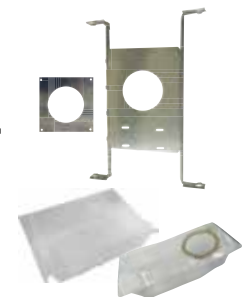

4 1/4" Shower Trims

Compatible Lamp² (MR16 GU10, MR16 E26, PAR16)

Order code	Description	Finish	Rotation angle (°)	Case qty (master)
Shower				
64386 ¹	RF4/TRIM/SWR/BR.NKL/MR16/ELUME	Brushed Nickel	N/A	24
64388 ¹	RF4/TRIM/SWR/WH/MR16/ELUME	White	N/A	24

Accessories

Order code	Description	Opening diameter (in.)	Type	Case qty (master)
66052	RF/ACC/4.5/MOUNT. PLATE/SQR/STD	4 1/2	Square mounting plate	50
62772	RF/ACC/4.5/MOUNT. PLATE/HANG.BARS/STD	4 1/2	Mounting plate with hanger bars	25
62679	ACC/VAPOR BARRIER/STD	-	Vapor barrier extender	25
66143	ACC/4/VAPOR BARRIER/STD	4 1/4	Vapor barrier extender	50