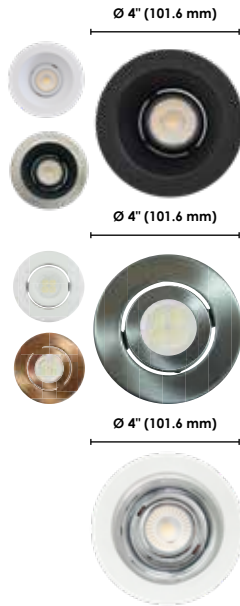

4 1/4" Trims

Compatible Lamp (MR16 GU10, MR16 E26, PAR16)

Order code	Description	Finish	Rotation angle (°)	Case qty (master)
Deep Baffle - Gimbal				
64370	RF4/TRIM/GMB.DB/BLK/MR16/ELUME	Black	30	24
64371	RF4/TRIM/GMB.DB/BLK_BR.NKL/MR16/ELUME	Black / Brushed Nickel	30	24
64375	RF4/TRIM/GMB.DB/WH/MR16/ELUME	White	30	24
Gimbal				
64380	RF4/TRIM/GMB/BR.NKL/MR16/ELUME	Brushed Nickel	30	12
64382	RF4/TRIM/GMB/WH/MR16/ELUME	White	30	12
64385	RF4/TRIM/GMB/BRZ/MR16/ELUME	Bronze	30	12
Reflector - Gimbal				
65548	RF4/TRIM/GMB.DB/RFL_WH/MR16/ELUME	Chrome / White	30	24

4 1/4" Shower Trims

Compatible Lamp² (PAR20)