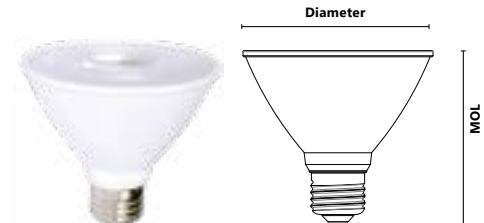

Order code: 66291
 Description: P30S/12W/27K/25/CHOICE/STD
 UPC: 669549662919
 Case quantity: 6

MOL : 3 3/4 in. (85mm) Dia. : 3 3/4 in. (95 mm)

PERFORMANCE DATA

Shape: PAR30SN
 Base: E26
 Watts(W): 12
 Volts (VAC): 120
 Colour temperature (K)**: 2 700
 Life L70 (hrs): 15 000
 Initial lumens (lm)*: 934
 Initial lumens per watt (lm/W): 78
 CRI: 92
 Beam angle (°): 25
 CBCP: 3 843
 Power factor: 0.93
 Operating temperature range: -20 °C to 40 °C (-4 °F to 104 °F)
 Traditional equivalent (W): 75

*Initial lumens range: +/- 10 % **Typical colour temperature range: +/- 10 %

COMPATIBLE DIMMERS

Legrand	HCL453P, RH703PTUTC
Cooper	AAL06, DAL06P, SLC03P
Leviton	6615, 6674, DSL06-1LZ, DSM10-1LZ, IPE04-1LZ, IPL06
Lutron	AYCL-253P, CTCL-153P, DVCL-153P, DVCL-253P, DVELV-300P, MACL-153P, PD-6WCL, SELV-300P