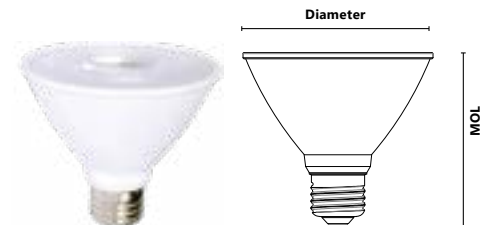

Order code: 66294
 Description: P30S/12W/30K/40/CHOICE/STD
 UPC: 69549662940
 Case quantity: 6

MOL : 3 3/4 in. (85mm) Dia. : 3 1/4 in. (95 mm)

PERFORMANCE DATA

Shape: PAR30SN
 Base: E26
 Watts(W): 12
 Volts (VAC): 120
 Colour temperature (K)**: 3 000
 Life L70 (hrs): 15 000
 Initial lumens (lm)*: 922
 Initial lumens per watt (lm/W): 77
 CRI: 95
 Beam angle (°): 40
 CBCP: 1 740
 Power factor: 0.93
 Operating temperature range: -20 °C to 40 °C (-4 °F to 104 °F)
 Traditional equivalent (W): 75

*Initial lumens range: +/- 10 % **Typical colour temperature range: +/- 10 %

COMPATIBLE DIMMERS

Legrand	HCL453P, RH703PTUTC
Cooper	AAL06, DAL06P, SLC03P
Leviton	6615, 6674, DSL06-1LZ, DSM10-1LZ, IPE04-1LZ, IPL06
Lutron	AYCL-253P, CTCL-153P, DVCL-153P, DVCL-253P, DVELV-300P, MACL-153P, PD-6WCL, SELV-300P