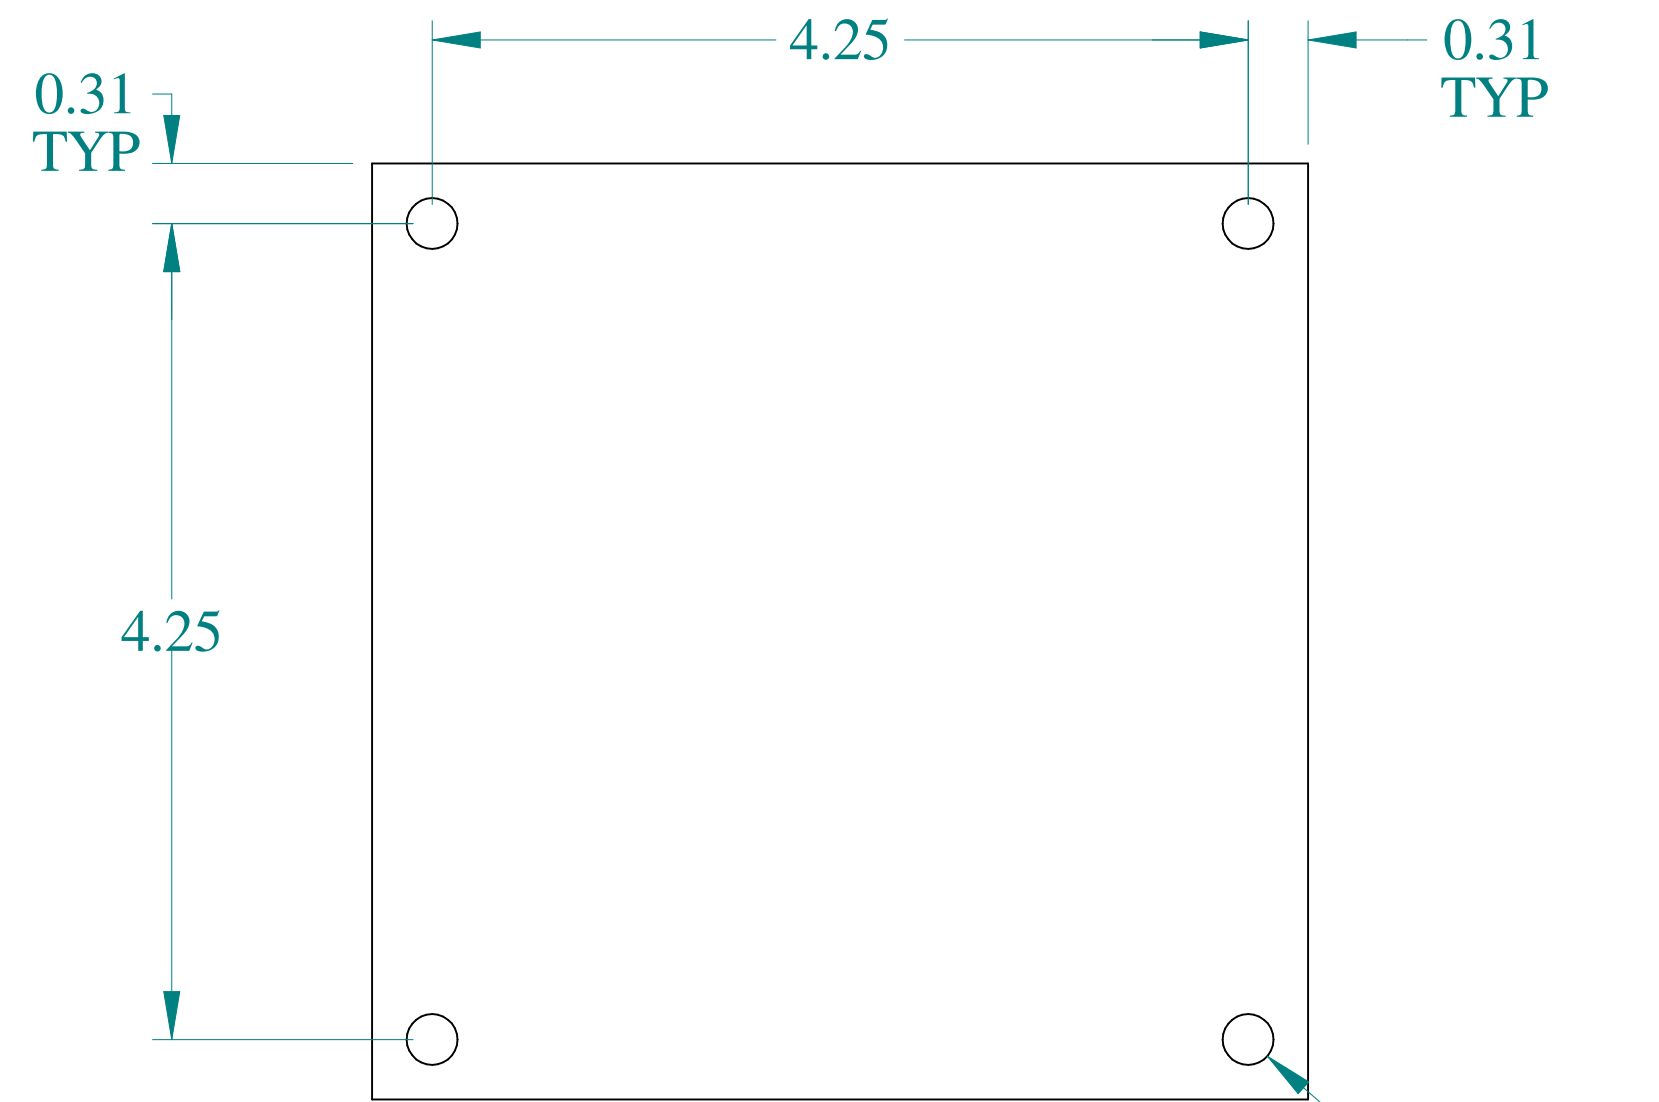

TOP VIEW

ISOMETRIC VIEW

SIDE VIEW

FRONT VIEW

SIDE VIEW

Data subject to change without notice.

Part # : 14A0505

Date : Jan. 29, 2020