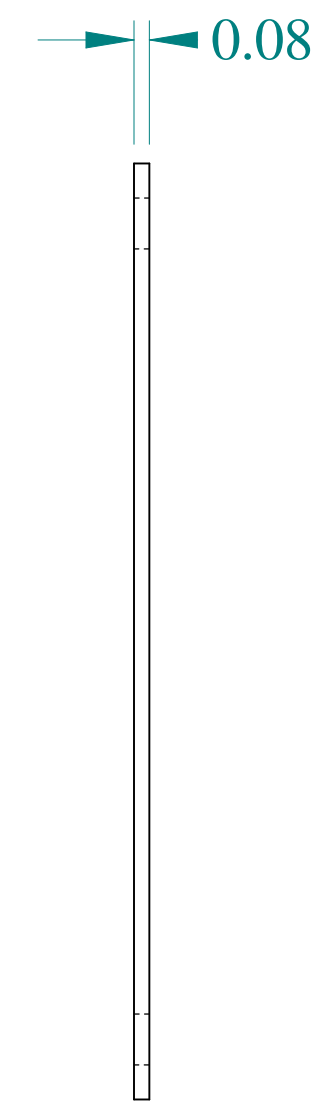

TOP VIEW

ISOMETRIC VIEW

SIDE VIEW

FRONT VIEW

SIDE VIEW

Data subject to change without notice.

Part # : 14A0505

Date : Jan. 29, 2020